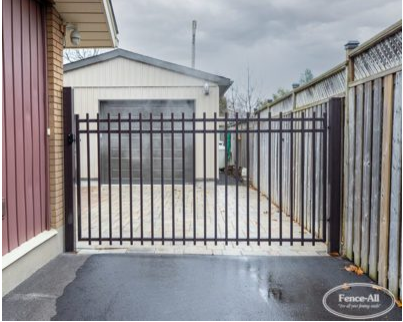

## **PRODUCT DESCRIPTION**

Available in any of **Fence-All's** popular Iron Styles, **Grand Industrial Iron Gates** are a heavier duty version of our residential line.

Because of the large size, these gates typically include a cane bolt bracket for each gate leaf.