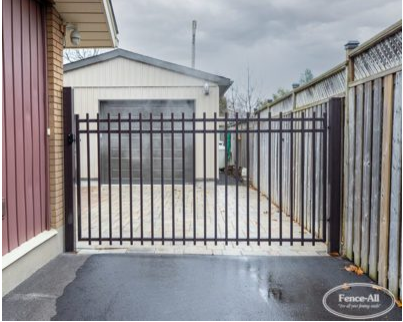

GRAND INDUSTRIAL IRON GATES

| Categories: [Gates](#), [Iron Gates](#) |

GALLERY IMAGES

PRODUCT DESCRIPTION

Available in any of **Fence-All's** popular Iron Styles, **Grand Industrial Iron Gates** are a heavier duty version of our residential line.

Because of the large size, these gates typically include a cane bolt bracket for each gate leaf.