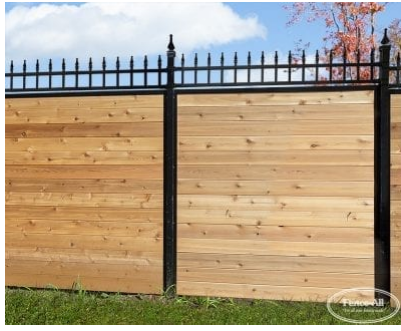

GRAND GARDENIA

| Categories: [Fences](#), [Wood Fence Installation in Ottawa](#) |

GALLERY IMAGES

ADDITIONAL INFORMATION

Iron Framework Colours

Almond, Gloss Black, Satin Black, Blue, Brown, Dark Brown, Chrome, Clay, Gold, Green, Dark Green, Grey, Orange, Pink, Red, Sparkle Silver, Gold Vein, Silver Vein, Copper Vein, Black Vein, White, Yellow

Wood Choices

Select, #1 Cedar

Privacy Boards

Standard, Tongue & Groove, Pattern #2, Pattern #3, Pattern #4

Pre-Staining

Jarrah Brown, Natural, Mahogany Flame, Honey Teak

Post Caps

Pyramid, Ball, Finial

Bottom of Fence

Straight, Stepped

Heights

6', 7'

Toppers

Brooklyn, Stamford, Long Beach

PRODUCT DESCRIPTION

Starting as low as \$179/foot [Fully Installed](#), the Grand Gardenia Style features the treated steel framework and wood privacy boards of the Garden Wall along with a choice of topper.

The Grand Gardenia is also available with vinyl boards for better long-term protection.

Note: dog owners should be aware that gaps can form under horizontal fences if the grade of the yard isn't perfectly level.