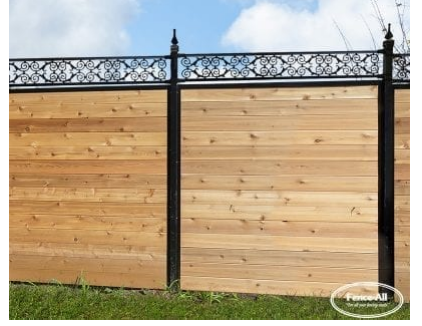

GRAND GARDENIA

| Categories: [Fences](#), [Wood Fence Installation in Ottawa](#) |

GALLERY IMAGES

ADDITIONAL INFORMATION

Iron Framework Colours	Almond, Gloss Black, Satin Black, Blue, Brown, Dark Brown, Chrome, Clay, Gold, Green, Dark Green, Grey, Orange, Pink, Red, Sparkle Silver, Gold Vein, Silver Vein, Copper Vein, Black Vein, White, Yellow
Wood Choices	Select, #1 Cedar
Privacy Boards	Standard, Tongue & Groove, Pattern #2, Pattern #3, Pattern #4
Pre-Staining	Jarrah Brown, Natural, Mahogany Flame, Honey Teak
Post Caps	Pyramid, Ball, Finial
Bottom of Fence	Straight, Stepped
Heights	6', 7'
Toppers	Brooklyn, Stamford, Long Beach

PRODUCT DESCRIPTION

Starting as low as \$169/foot [Fully Installed](#), the Grand Gardenia Style features the treated steel framework and wood privacy boards of the Garden Wall along with a choice of topper.

The Grand Gardenia is also available with vinyl boards for better long-term protection.

Note: dog owners should be aware that gaps can form under horizontal fences if the grade of the yard isn't perfectly level.