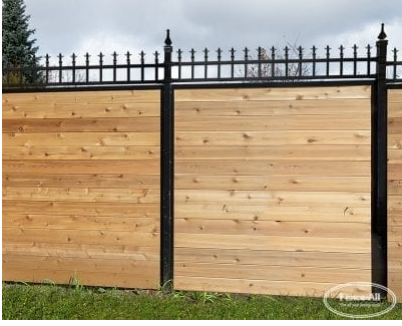

GRAND GARDENIA

| Categories: [Fences](#), [Wood Fence Installation in Ottawa](#) |

GALLERY IMAGES

ADDITIONAL INFORMATION

Iron Framework Colours	Almond, Gloss Black, Satin Black, Blue, Brown, Dark Brown, Chrome, Clay, Gold, Green, Dark Green, Grey, Orange, Pink, Red, Sparkle Silver, Gold Vein, Silver Vein, Copper Vein, Black Vein, White, Yellow
Wood Choices	Select, #1 Cedar
Privacy Boards	Standard, Tongue & Groove, Pattern #2, Pattern #3, Pattern #4
Pre-Staining	Jarrah Brown, Natural, Mahogany Flame, Honey Teak
Post Caps	Pyramid, Ball, Finial
Bottom of Fence	Straight, Stepped
Heights	6', 7'
Toppers	Brooklyn, Stamford, Long Beach

PRODUCT DESCRIPTION

Starting as low as \$169/foot [Fully Installed](#), the Grand Gardenia Style features the treated steel framework and wood privacy boards of the Garden Wall along with a choice of topper.

The Grand Gardenia is also available with vinyl boards for better long-term protection.

Note: dog owners should be aware that gaps can form under horizontal fences if the grade of the yard isn't perfectly level.