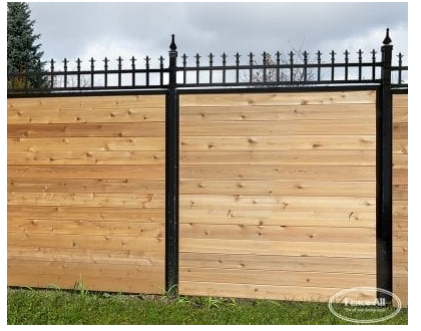

GRAND GARDENIA

| Categories: [Fences](#), [Wood Fence Installation in Ottawa](#) |

GALLERY IMAGES

ADDITIONAL INFORMATION

Iron Framework Colours

Almond, Gloss Black, Satin Black, Blue, Brown, Dark Brown, Chrome, Clay, Gold, Green, Dark Green, Grey, Orange, Pink, Red, Sparkle Silver, Gold Vein, Silver Vein, Copper Vein, Black Vein, White, Yellow

Wood Choices

Select, #1 Cedar

Privacy Boards

Standard, Tongue & Groove, Pattern #2, Pattern #3, Pattern #4

Pre-Staining

Jarrah Brown, Natural, Mahogany Flame, Honey Teak

Post Caps

Pyramid, Ball, Finial

Bottom of Fence

Straight, Stepped

Heights

6', 7'

Toppers

Brooklyn, Stamford, Long Beach

PRODUCT DESCRIPTION

Starting as low as \$179/foot [Fully Installed](#), the Grand Gardenia Style features the treated steel framework and wood privacy boards of the Garden Wall along with a choice of topper.

The Grand Gardenia is also available with vinyl boards for better long-term protection.

Note: dog owners should be aware that gaps can form under horizontal fences if the grade of the yard isn't perfectly level.