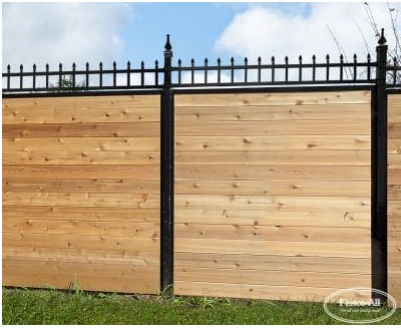

GRAND GARDENIA

| Categories: [Fences](#), [Wood Fence Installation in Ottawa](#) |

GALLERY IMAGES

ADDITIONAL INFORMATION

Iron Framework Colours

Almond, Gloss Black, Satin Black, Blue, Brown, Dark Brown, Chrome, Clay, Gold, Green, Dark Green, Grey, Orange, Pink, Red, Sparkle Silver, Gold Vein, Silver Vein, Copper Vein, Black Vein, White, Yellow

Wood Choices

Select, #1 Cedar

Privacy Boards

Standard, Tongue & Groove, Pattern #2, Pattern #3, Pattern #4

Pre-Staining

Jarrah Brown, Natural, Mahogany Flame, Honey Teak

Post Caps

Pyramid, Ball, Finial

Bottom of Fence

Straight, Stepped

Heights

6', 7'

Toppers

Brooklyn, Stamford, Long Beach

PRODUCT DESCRIPTION

Starting as low as \$179/foot [Fully Installed](#), the Grand Gardenia Style features the treated steel framework and wood privacy boards of the Garden Wall along with a choice of topper.

The Grand Gardenia is also available with vinyl boards for better long-term protection.

Note: dog owners should be aware that gaps can form under horizontal fences if the grade of the yard isn't perfectly level.