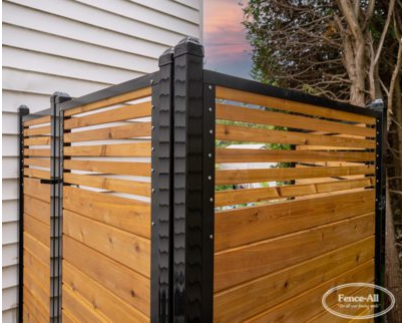

GRAND GARDENIA

| Categories: [Fences](#), [Wood Fence Installation in Ottawa](#) |

GALLERY IMAGES

ADDITIONAL INFORMATION

Iron Framework Colours	Almond, Gloss Black, Satin Black, Blue, Brown, Dark Brown, Chrome, Clay, Gold, Green, Dark Green, Grey, Orange, Pink, Red, Sparkle Silver, Gold Vein, Silver Vein, Copper Vein, Black Vein, White, Yellow
Wood Choices	Select, #1 Cedar
Privacy Boards	Standard, Tongue & Groove, Pattern #2, Pattern #3, Pattern #4
Pre-Staining	Jarrah Brown, Natural, Mahogany Flame, Honey Teak
Post Caps	Pyramid, Ball, Finial
Bottom of Fence	Straight, Stepped
Heights	6', 7'
Toppers	Brooklyn, Stamford, Long Beach

PRODUCT DESCRIPTION

Starting as low as \$169/foot [Fully Installed](#), the Grand Gardenia Style features the treated steel framework and wood privacy boards of the Garden Wall along with a choice of topper.

The Grand Gardenia is also available with vinyl boards for better long-term protection.

Note: dog owners should be aware that gaps can form under horizontal fences if the grade of the yard isn't perfectly level.