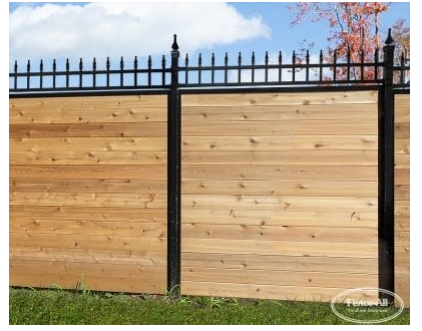

GRAND GARDENIA

| Categories: [Fences](#), [Wood Fence Installation in Ottawa](#) |

GALLERY IMAGES

ADDITIONAL INFORMATION

Iron Framework Colours	Almond, Gloss Black, Satin Black, Blue, Brown, Dark Brown, Chrome, Clay, Gold, Green, Dark Green, Grey, Orange, Pink, Red, Sparkle Silver, Gold Vein, Silver Vein, Copper Vein, Black Vein, White, Yellow
Wood Choices	Select, #1 Cedar
Privacy Boards	Standard, Tongue & Groove, Pattern #2, Pattern #3, Pattern #4
Pre-Staining	Jarrah Brown, Natural, Mahogany Flame, Honey Teak
Post Caps	Pyramid, Ball, Finial
Bottom of Fence	Straight, Stepped
Heights	6', 7'
Toppers	Brooklyn, Stamford, Long Beach

PRODUCT DESCRIPTION

Starting as low as \$169/foot [Fully Installed](#), the Grand Gardenia Style features the treated steel framework and wood privacy boards of the Garden Wall along with a choice of topper.

The Grand Gardenia is also available with vinyl boards for better long-term protection.

Note: dog owners should be aware that gaps can form under horizontal fences if the grade of the yard isn't perfectly level.