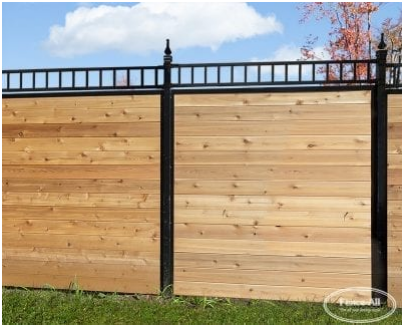

GRAND GARDENIA

| Categories: [Fences](#), [Wood Fence Installation in Ottawa](#) |

GALLERY IMAGES

ADDITIONAL INFORMATION

Iron Framework Colours	Almond, Gloss Black, Satin Black, Blue, Brown, Dark Brown, Chrome, Clay, Gold, Green, Dark Green, Grey, Orange, Pink, Red, Sparkle Silver, Gold Vein, Silver Vein, Copper Vein, Black Vein, White, Yellow
Wood Choices	Select, #1 Cedar
Privacy Boards	Standard, Tongue & Groove, Pattern #2, Pattern #3, Pattern #4
Pre-Staining	Jarrah Brown, Natural, Mahogany Flame, Honey Teak
Post Caps	Pyramid, Ball, Finial
Bottom of Fence	Straight, Stepped
Heights	6', 7'
Toppers	Brooklyn, Stamford, Long Beach

PRODUCT DESCRIPTION

Starting as low as \$169/foot [Fully Installed](#), the Grand Gardenia Style features the treated steel framework and wood privacy boards of the Garden Wall along with a choice of topper.

The Grand Gardenia is also available with vinyl boards for better long-term protection.

Note: dog owners should be aware that gaps can form under horizontal fences if the grade of the yard isn't perfectly level.