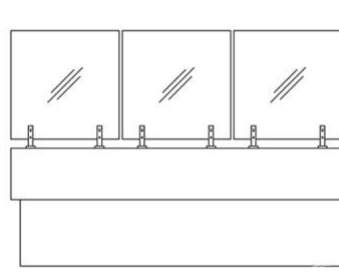

GLASS RAILING W/STAINLESS FEET

| Categories: [Railings](#), [Wood Railings](#) |

GALLERY IMAGES

ADDITIONAL INFORMATION

Rust-Free	Yes
Maintenance-Free	Yes
Warranty	5 Years
Glass	Choice of Glass
Colours	None
Post Caps	None
Heights	24", 36", 42", 48"

PRODUCT DESCRIPTION

This **Glass Railing w/Stainless Feet** features stainless steel foot clamps that eliminate the need for any other framing.

Prices start as low as \$249/ft [fully installed](#).