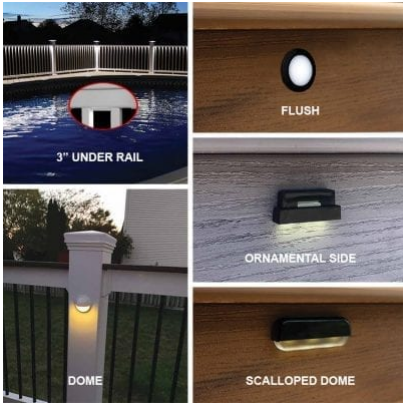

DECK ACCESSORIES

| **Categories:** [Different Types of Decks from Fence All](#), [Maintenance-Free Decks in Ottawa](#), [Wood Deck Builders in Ottawa](#) |

GALLERY IMAGES

ADDITIONAL INFORMATION

Deck Style	4' x 12' Pathway
Colours	Choice of 4 Colours
Border	Choice of 4 Colours
Steps	None
Budget	\$40/sq ft Materials Only