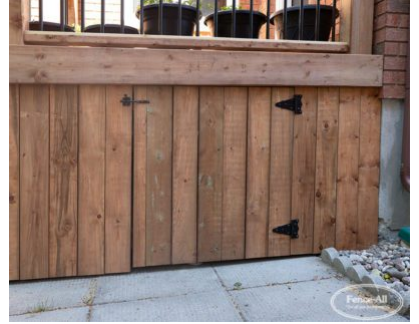

DECK ACCESSORIES

| **Categories:** [Different Types of Decks from Fence All](#), [Maintenance-Free Decks in Ottawa](#), [Wood Deck Builders in Ottawa](#) |

GALLERY IMAGES

ADDITIONAL INFORMATION

Deck Style	4' x 12' Pathway
Colours	Choice of 4 Colours
Border	Choice of 4 Colours
Steps	None
Budget	\$40/sq ft Materials Only