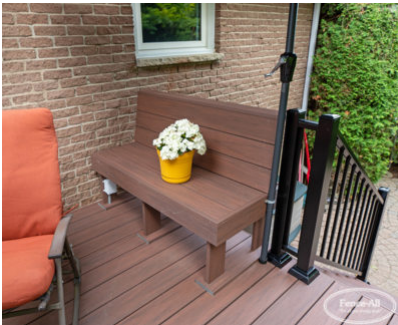

DECK ACCESSORIES

| **Categories:** [Different Types of Decks from Fence All](#), [Maintenance-Free Decks in Ottawa](#), [Wood Deck Builders in Ottawa](#) |

GALLERY IMAGES

ADDITIONAL INFORMATION

Deck Style	4' x 12' Pathway
Colours	Choice of 4 Colours
Border	Choice of 4 Colours
Steps	None
Budget	\$40/sq ft Materials Only