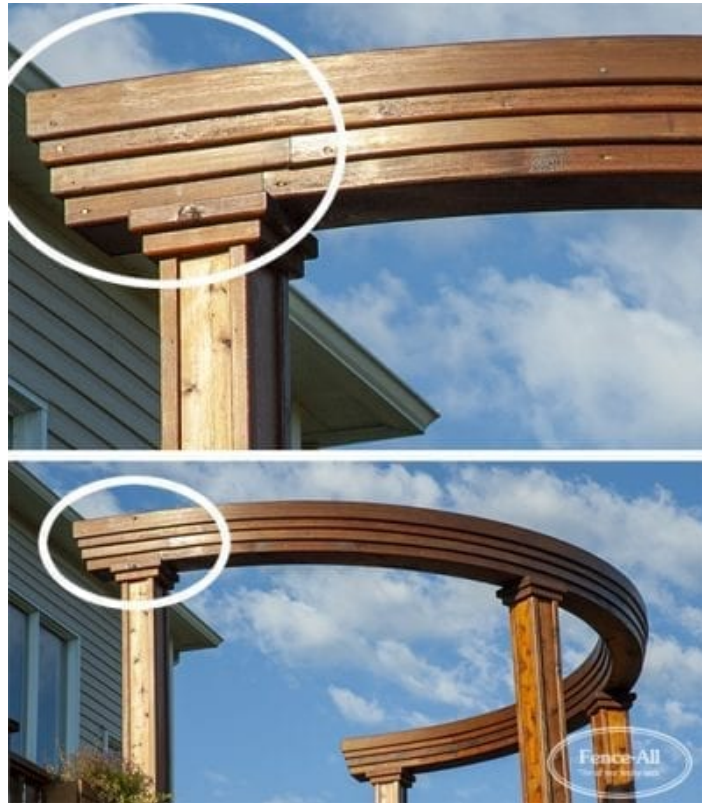

CURVED TRIPLE FASCIA BEAM

| Categories: [Railings](#), [Wood Railings](#) |

ADDITIONAL INFORMATION

Wood Choices

#1 Cedar, #3 Pressure Treated

Pre-Staining

Jarrah Brown, Natural, Mahogany Flame, Honey Teak

Post Caps

None

Size

8'h x 1'w (top)

PRODUCT DESCRIPTION

Starting as low as \$200/ft for [Fully Installed](#) the Curved Triple Fascia Beam is a strikingly artistic addition to any deck system.