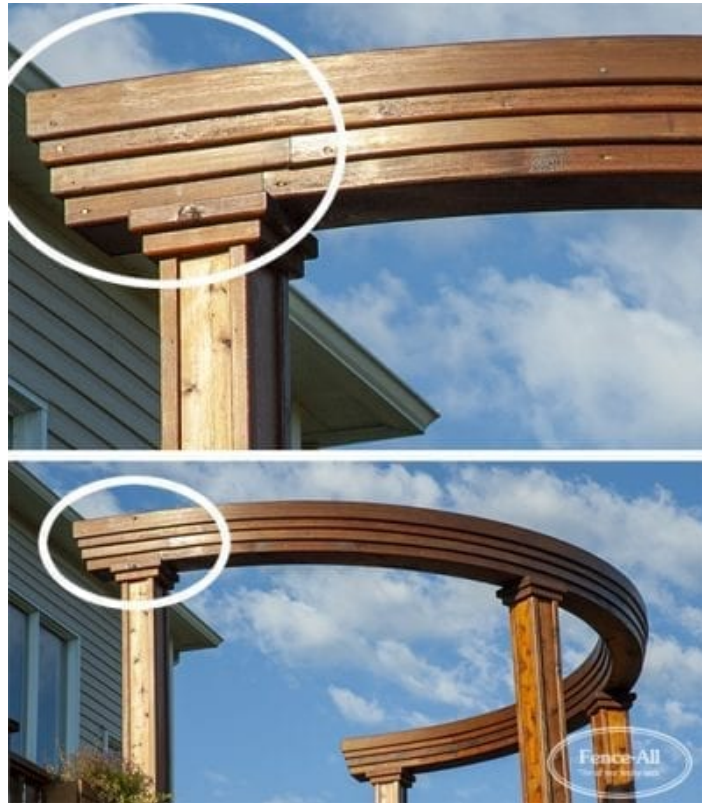

## CURVED TRIPLE FASCIA BEAM

| Categories: [Railings](#), [Wood Railings](#) |

### ADDITIONAL INFORMATION

**Wood Choices**

#1 Cedar, #3 Pressure Treated

**Pre-Staining**

Jarrah Brown, Natural, Mahogany Flame, Honey Teak

**Post Caps**

None

**Size**

8'h x 1'w (top)

## PRODUCT DESCRIPTION

Starting as low as \$200/ft for [Fully Installed](#) the Curved Triple Fascia Beam is a strikingly artistic addition to any deck system.