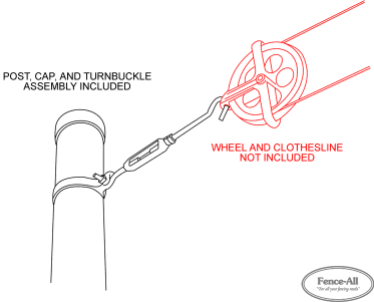

CLOTHESLINE POSTS

| Categories: [Fences](#), [Other](#) |

GALLERY IMAGES

ADDITIONAL INFORMATION

Colours

Choice of Colours

Heights

9' out of the ground, 12' out of the ground

PRODUCT DESCRIPTION

Starting as low as \$299/ea [Fully Installed](#).

Save energy with the help of a Fence-All Clothesline Post. Clothesline Posts include post, cap, and pulley attachment bracket. Wheel and clothesline not included.