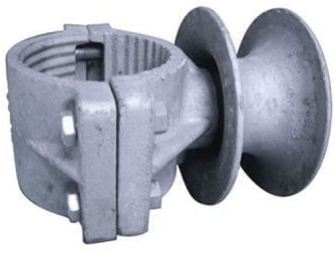

CANTILEVER SLIDE GATE

| Categories: [Chain Link Gates](#), [Gates](#) |

GALLERY IMAGES

ADDITIONAL INFORMATION

Couleurs	Noir brillant, Vert clôture, Galvalume
Largeur	8 pi à 24 pi
Hauteurs	4 pi à 13 pi

PRODUCT DESCRIPTION

Prices for Cantilever Slide Gates start at \$1,999 [Fully Installed](#) (posts and hardware extra). Cantilever Slide Gates are perfect for applications like parking lots where space is at a premium in front of and behind the gate.