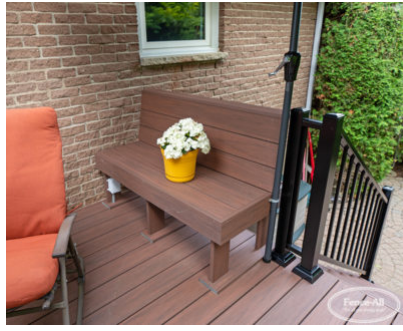

## BENCH SEATING

| Categories: [Deck Details](#), [Different Types of Decks from Fence All](#) |

## GALLERY IMAGES

## **ADDITIONAL INFORMATION**

|                        |  |
|------------------------|--|
| <b>Deck Style</b>      | 12' x 20' Cedar Sun Deck   |
| <b>Fascia</b>          | Single   |
| <b>Skirting</b>        | Privacy Board  |
| <b>Steps</b>           | Boxed w/Skirting   |
| <b>Overheads</b>       | None   |
| <b>Privacy Screens</b> | Victorian Privacy  |
| <b>Railings</b>        | Standard Wood  |
| <b>Accessories</b>     | None   |
| <b>Lighting</b>        | None   |
| <b>Budget</b>          | \$10,000 Fully Installed   |
| <b>Deck Upgrades</b>   | Deck Upgrades, Diagonal Floor Boards, Herringbone Floor Boards, Border Colours |

## **PRODUCT DESCRIPTION**

**Bench Seating** is a great accessory for relaxing and entertaining. It is custom built directly into your new deck.