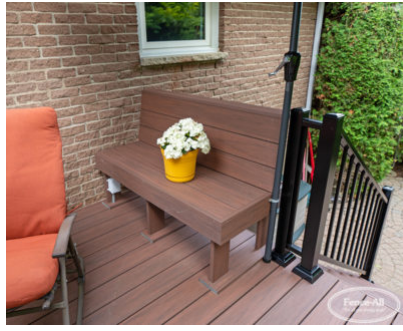

BENCH SEATING

| Categories: [Deck Details](#), [Different Types of Decks from Fence All](#) |

GALLERY IMAGES

ADDITIONAL INFORMATION

Deck Style	12' x 20' Cedar Sun Deck
Fascia	Single
Skirting	Privacy Board
Steps	Boxed w/Skirting
Overheads	None
Privacy Screens	Victorian Privacy
Railings	Standard Wood
Accessories	None
Lighting	None
Budget	\$10,000 Fully Installed
Deck Upgrades	Deck Upgrades, Diagonal Floor Boards, Herringbone Floor Boards, Border Colours

PRODUCT DESCRIPTION

Bench Seating is a great accessory for relaxing and entertaining. It is custom built directly into your new deck.

Types of benches:

- Open bench
- Open bench with back support
 - Closed bench
- Closed bench with hinged access
- Closed bench with hinged access and back support
 - Curved closed bench
- Curved closed bench with hinged access
- Curved closed bench with hinged access and back support
 - All of the above can be done in wood or composite.