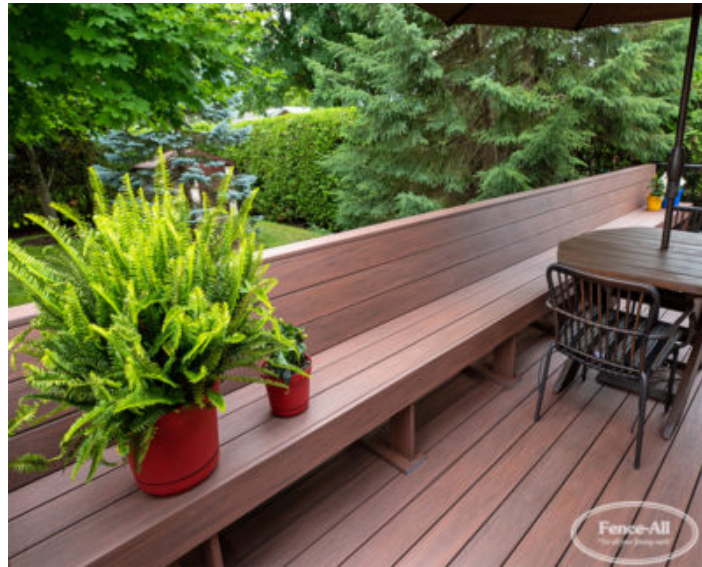

BENCH SEATING

| Categories: [Deck Details](#), [Different Types of Decks from Fence All](#) |

GALLERY IMAGES

ADDITIONAL INFORMATION

Deck Style	12' x 20' Cedar Sun Deck
Fascia	Single
Skirting	Privacy Board
Steps	Boxed w/Skirting
Overheads	None
Privacy Screens	Victorian Privacy
Railings	Standard Wood
Accessories	None
Lighting	None
Budget	\$10,000 Fully Installed
Deck Upgrades	Deck Upgrades, Diagonal Floor Boards, Herringbone Floor Boards, Border Colours

PRODUCT DESCRIPTION

Bench Seating is a great accessory for relaxing and entertaining. It is custom built directly into your new deck.

Types of benches:

- Open bench
- Open bench with back support
 - Closed bench
- Closed bench with hinged access
- Closed bench with hinged access and back support
 - Curved closed bench
- Curved closed bench with hinged access
- Curved closed bench with hinged access and back support
 - All of the above can be done in wood or composite.