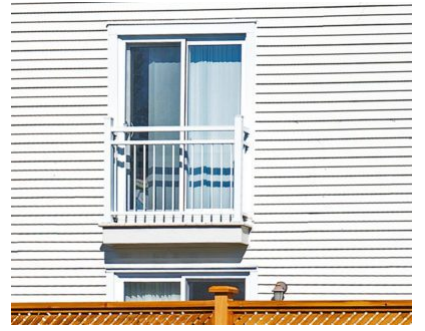

STRAIGHT ALUMINUM JULIET BALCONY

| Categories: [Aluminum Railings](#), [Railings](#) |

GALLERY IMAGES

ADDITIONAL INFORMATION

Antirouille	Oui
Sans entretien	Oui
Garantie	5 ans
Couleurs	Choix des couleurs
Capuchons de poteaux	Pyramide
Hauteurs	42 po, 48 po

PRODUCT DESCRIPTION

Any of our straight **Aluminum Railing Styles** can be designed to work as a safety barrier for windows or doorways as needed to create the illusion of a balcony.

Prices start as low as \$149/ft [fully installed](#).