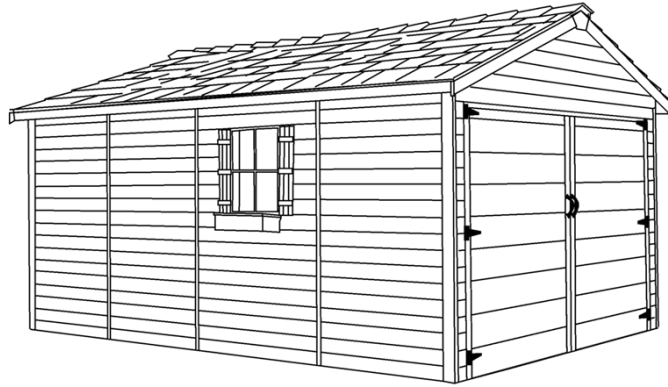

## 20X12 CAR SHED

| **Categories:** [Different Types of Decks from Fence All, Gazebos and Sheds](#) |

### ADDITIONAL INFORMATION

<b>Gazebo Style</b>	12' x 12' Open Gazebo
<b>Wood Choices</b>	Cedar, Pressure Treated
<b>Pre-Staining</b>	Jarrah Brown, Natural, Mahogany Flame, Honey Teak
<b>Fascia</b>	Single
<b>Posts</b>	Built-Up
<b>Railings</b>	Standard Wood
<b>Roof</b>	Asphalt Shingles
<b>Accessories</b>	Cedar Valance Upgrade