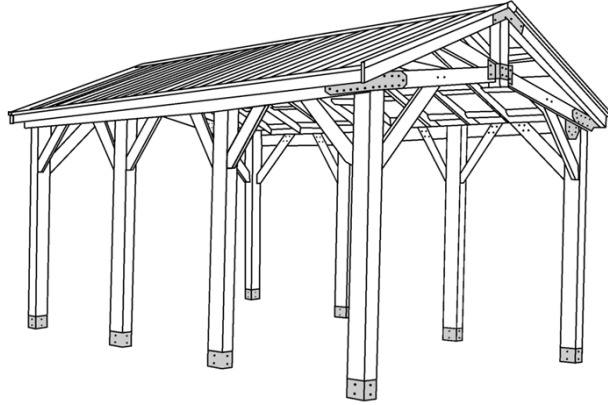

20X12 CAR GAZEBO

| **Categories:** [Different Types of Decks from Fence All, Gazebos and Sheds](#) |

ADDITIONAL INFORMATION

Gazebo Style	12' x 12' Open Gazebo
Wood Choices	Cedar, Pressure Treated
Pre-Staining	Jarrah Brown, Natural, Mahogany Flame, Honey Teak
Fascia	Single
Posts	Built-Up
Railings	Standard Wood
Roof	Asphalt Shingles
Accessories	Cedar Valance Upgrade

Lighting

None

Budget

\$18,000 Including Stain

PRODUCT DESCRIPTION

Keep your car protected from the elements with our durable and stylish Car Gazebo. Starting as low as \$13,999/ft [Fully Installed](#).