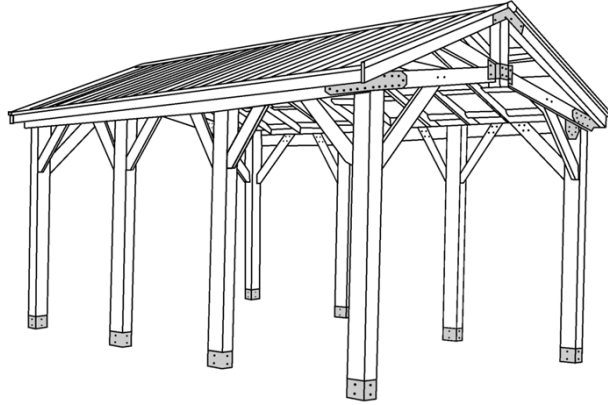

## 20X12 CAR GAZEBO

| **Categories:** [Different Types of Decks from Fence All, Gazebos and Sheds](#) |

### ADDITIONAL INFORMATION

<b>Gazebo Style</b>	12' x 12' Open Gazebo
<b>Wood Choices</b>	Cedar, Pressure Treated
<b>Pre-Staining</b>	Jarrah Brown, Natural, Mahogany Flame, Honey Teak
<b>Fascia</b>	Single
<b>Posts</b>	Built-Up
<b>Railings</b>	Standard Wood
<b>Roof</b>	Asphalt Shingles
<b>Accessories</b>	Cedar Valance Upgrade