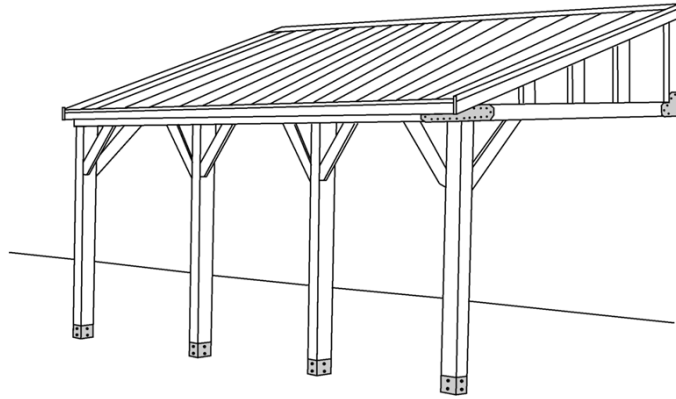

20X12 ATTACHED CAR GAZEBO

| **Categories:** [Different Types of Decks from Fence All, Gazebos and Sheds](#) |

ADDITIONAL INFORMATION

| | |
|---------------------|---|
| Gazebo Style | 12' x 12' Open Gazebo |
| Wood Choices | Cedar, Pressure Treated |
| Pre-Staining | Jarrah Brown, Natural, Mahogany Flame, Honey Teak |
| Fascia | Single |
| Posts | Built-Up |
| Railings | Standard Wood |
| Roof | Asphalt Shingles |
| Accessories | Cedar Valance Upgrade |

Lighting

None

Budget

\$18,000 Including Stain

PRODUCT DESCRIPTION

Keep your car protected from the elements with our durable and stylish Attached Car Gazebo. Starting as low as \$17,999/ft [Fully Installed](#).