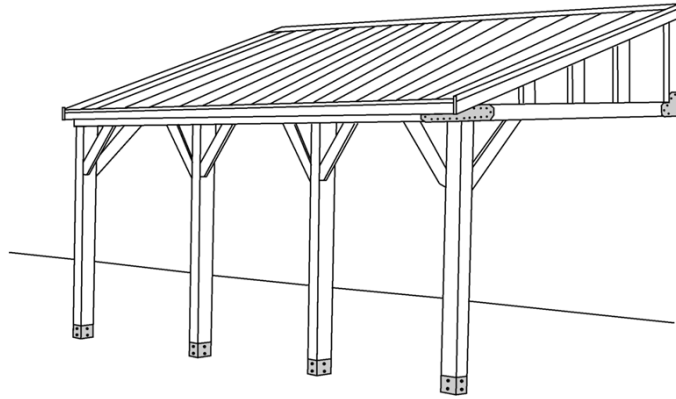

20X12 ATTACHED CAR GAZEBO

| **Categories:** [Different Types of Decks from Fence All, Gazebos and Sheds](#) |

ADDITIONAL INFORMATION

Gazebo Style	12' x 12' Open Gazebo
Wood Choices	Cedar, Pressure Treated
Pre-Staining	Jarrah Brown, Natural, Mahogany Flame, Honey Teak
Fascia	Single
Posts	Built-Up
Railings	Standard Wood
Roof	Asphalt Shingles
Accessories	Cedar Valance Upgrade

Lighting

None

Budget

\$18,000 Including Stain

PRODUCT DESCRIPTION

Keep your car protected from the elements with our durable and stylish Attached Car Gazebo. Starting as low as \$17,999/ft [Fully Installed](#).