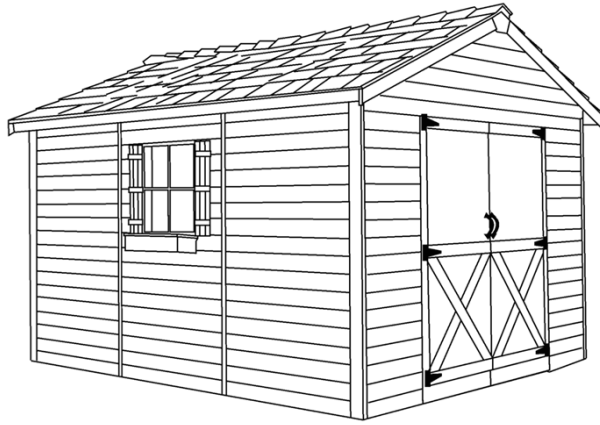

## 16X12 LARGE SHED

| **Categories:** [Different Types of Decks from Fence All, Gazebos and Sheds](#) |

### ADDITIONAL INFORMATION

<b>Gazebo Style</b>	12' x 12' Open Gazebo
<b>Wood Choices</b>	Cedar, Pressure Treated
<b>Pre-Staining</b>	Jarrah Brown, Natural, Mahogany Flame, Honey Teak
<b>Fascia</b>	Single
<b>Posts</b>	Built-Up
<b>Railings</b>	Standard Wood
<b>Roof</b>	Asphalt Shingles
<b>Accessories</b>	Cedar Valance Upgrade