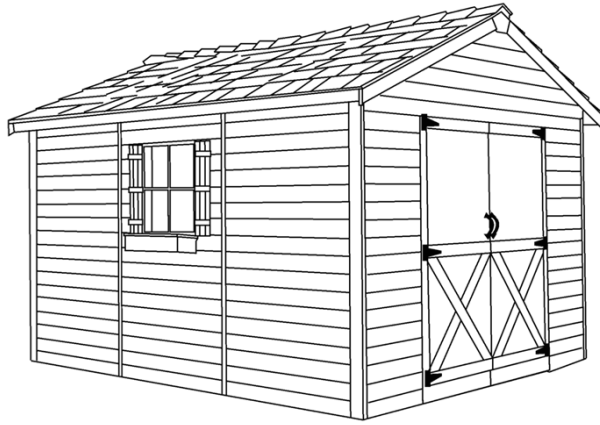

16X12 LARGE SHED

| **Categories:** [Different Types of Decks from Fence All, Gazebos and Sheds](#) |

ADDITIONAL INFORMATION

Gazebo Style	12' x 12' Open Gazebo
Wood Choices	Cedar, Pressure Treated
Pre-Staining	Jarrah Brown, Natural, Mahogany Flame, Honey Teak
Fascia	Single
Posts	Built-Up
Railings	Standard Wood
Roof	Asphalt Shingles
Accessories	Cedar Valance Upgrade

Lighting

None

Budget

\$18,000 Including Stain

PRODUCT DESCRIPTION

Upgrade your outdoor storage with our durable and stylish large sheds.