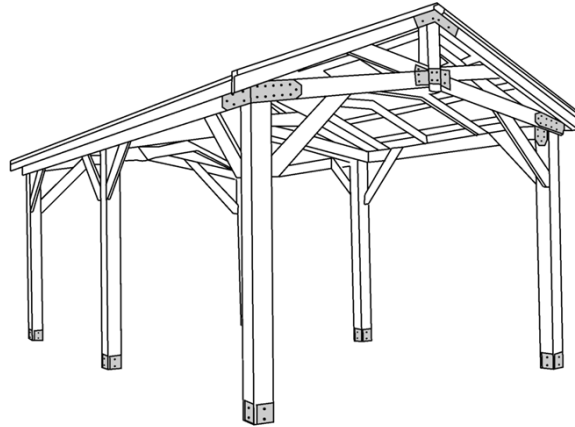

16X12 LARGE GAZEBO

| **Categories:** [Different Types of Decks from Fence All, Gazebos and Sheds](#) |

ADDITIONAL INFORMATION

Gazebo Style	12' x 12' Open Gazebo
Wood Choices	Cedar, Pressure Treated
Pre-Staining	Jarrah Brown, Natural, Mahogany Flame, Honey Teak
Fascia	Single
Posts	Built-Up
Railings	Standard Wood
Roof	Asphalt Shingles
Accessories	Cedar Valance Upgrade

Lighting

None

Budget

\$18,000 Including Stain

PRODUCT DESCRIPTION

Starting as low as \$10,999 [Fully Installed](#), the Large Gazebo adds a touch of simplicity and elegance to your property.