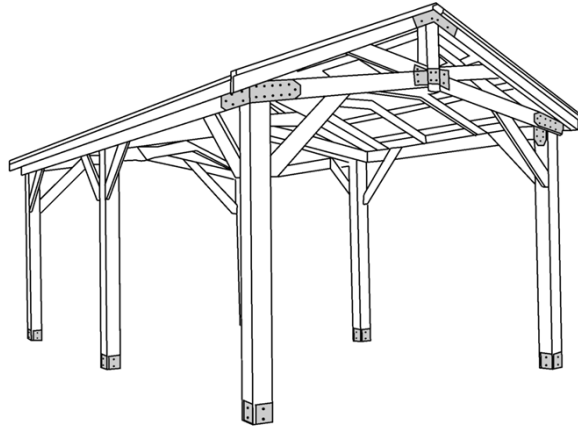

16X12 LARGE GAZEBO

| **Categories:** [Different Types of Decks from Fence All, Gazebos and Sheds](#) |

ADDITIONAL INFORMATION

Gazebo Style	12' x 12' Open Gazebo
Wood Choices	Cedar, Pressure Treated
Pre-Staining	Jarrah Brown, Natural, Mahogany Flame, Honey Teak
Fascia	Single
Posts	Built-Up
Railings	Standard Wood
Roof	Asphalt Shingles
Accessories	Cedar Valance Upgrade

Lighting

None

Budget

\$18,000 Including Stain

PRODUCT DESCRIPTION

Starting as low as \$10,999 [Fully Installed](#), the Large Gazebo adds a touch of simplicity and elegance to your property.