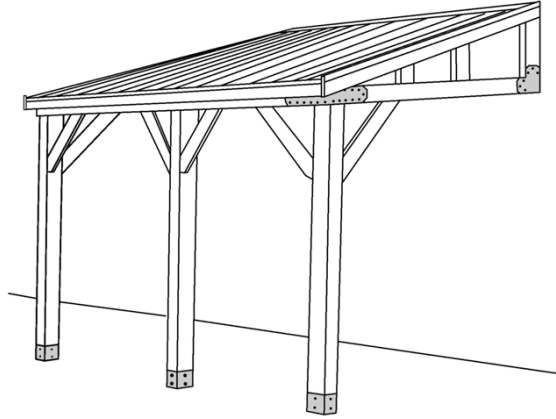

## 16X12 ATTACHED LARGE GAZEBO

| **Categories:** [Different Types of Decks from Fence All, Gazebos and Sheds](#) |

### ADDITIONAL INFORMATION

<b>Gazebo Style</b>	12' x 12' Open Gazebo
<b>Wood Choices</b>	Cedar, Pressure Treated
<b>Pre-Staining</b>	Jarrah Brown, Natural, Mahogany Flame, Honey Teak
<b>Fascia</b>	Single
<b>Posts</b>	Built-Up
<b>Railings</b>	Standard Wood
<b>Roof</b>	Asphalt Shingles
<b>Accessories</b>	Cedar Valance Upgrade