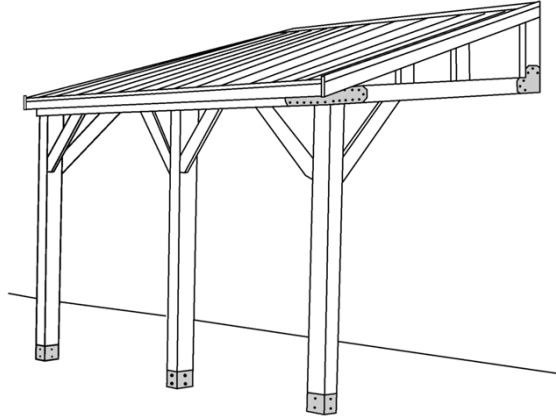

16X12 ATTACHED LARGE GAZEBO

| **Categories:** [Different Types of Decks from Fence All, Gazebos and Sheds](#) |

ADDITIONAL INFORMATION

Gazebo Style	12' x 12' Open Gazebo
Wood Choices	Cedar, Pressure Treated
Pre-Staining	Jarrah Brown, Natural, Mahogany Flame, Honey Teak
Fascia	Single
Posts	Built-Up
Railings	Standard Wood
Roof	Asphalt Shingles
Accessories	Cedar Valance Upgrade

Lighting

None

Budget

\$18,000 Including Stain

PRODUCT DESCRIPTION

Starting as low as \$13,999 [Fully Installed](#), the Attached Large Gazebo connects directly to your house.