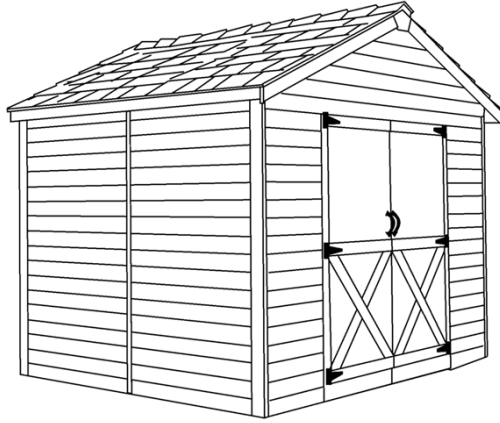

12X12 SHED

| Categories: [Different Types of Decks from Fence All, Gazebos and Sheds](#) |

ADDITIONAL INFORMATION

Gazebo Style	12' x 12' Open Gazebo
Wood Choices	Cedar, Pressure Treated
Pre-Staining	Jarrah Brown, Natural, Mahogany Flame, Honey Teak
Fascia	Single
Posts	Built-Up
Railings	Standard Wood
Roof	Asphalt Shingles
Accessories	Cedar Valance Upgrade

Lighting

None

Budget

\$18,000 Including Stain

PRODUCT DESCRIPTION

Experience the rustic charm of our wood or vinyl sheds, perfect for any backyard.