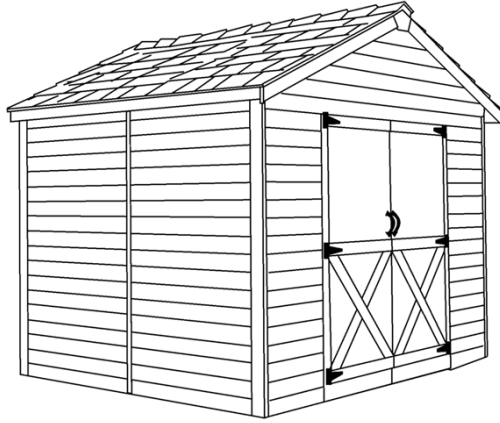

12X12 SHED

| Categories: [Different Types of Decks from Fence All, Gazebos and Sheds](#) |

ADDITIONAL INFORMATION

| | |
|---------------------|---|
| Gazebo Style | 12' x 12' Open Gazebo |
| Wood Choices | Cedar, Pressure Treated |
| Pre-Staining | Jarrah Brown, Natural, Mahogany Flame, Honey Teak |
| Fascia | Single |
| Posts | Built-Up |
| Railings | Standard Wood |
| Roof | Asphalt Shingles |
| Accessories | Cedar Valance Upgrade |

Lighting

None

Budget

\$18,000 Including Stain

PRODUCT DESCRIPTION

Experience the rustic charm of our wood or vinyl sheds, perfect for any backyard.