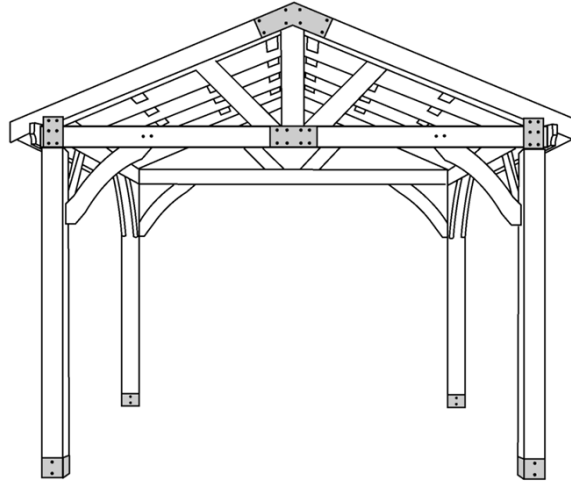

12X12 PATIO GAZEBO

| **Categories:** [Different Types of Decks from Fence All, Gazebos and Sheds](#) |

ADDITIONAL INFORMATION

Gazebo Style	12' x 12' Open Gazebo
Wood Choices	Cedar, Pressure Treated
Pre-Staining	Jarrah Brown, Natural, Mahogany Flame, Honey Teak
Fascia	Single
Posts	Built-Up
Railings	Standard Wood
Roof	Asphalt Shingles
Accessories	Cedar Valance Upgrade

Lighting

None

Budget

\$18,000 Including Stain

PRODUCT DESCRIPTION

Starting as low as \$8,499 [Fully Installed](#) the 12×12 Patio Gazebo is a simple and elegant addition to any lifestyle.