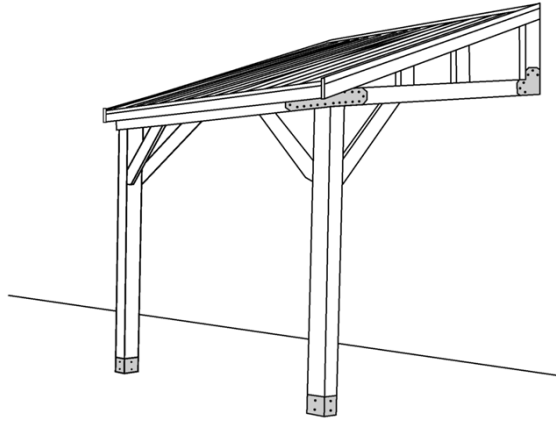

## 12X12 ATTACHED PATIO GAZEBO

| **Categories:** [Different Types of Decks from Fence All, Gazebos and Sheds](#) |

### ADDITIONAL INFORMATION

<b>Gazebo Style</b>	12' x 12' Open Gazebo
<b>Wood Choices</b>	Cedar, Pressure Treated
<b>Pre-Staining</b>	Jarrah Brown, Natural, Mahogany Flame, Honey Teak
<b>Fascia</b>	Single
<b>Posts</b>	Built-Up
<b>Railings</b>	Standard Wood
<b>Roof</b>	Asphalt Shingles
<b>Accessories</b>	Cedar Valance Upgrade