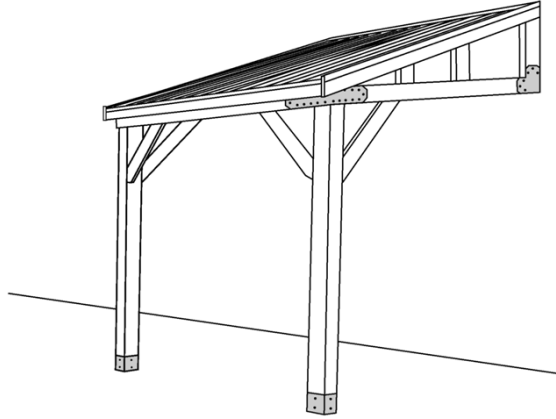

## 12X12 ATTACHED PATIO GAZEBO

| **Categories:** [Different Types of Decks from Fence All, Gazebos and Sheds](#) |

### ADDITIONAL INFORMATION

<b>Gazebo Style</b>	12' x 12' Open Gazebo
<b>Wood Choices</b>	Cedar, Pressure Treated
<b>Pre-Staining</b>	Jarrah Brown, Natural, Mahogany Flame, Honey Teak
<b>Fascia</b>	Single
<b>Posts</b>	Built-Up
<b>Railings</b>	Standard Wood
<b>Roof</b>	Asphalt Shingles
<b>Accessories</b>	Cedar Valance Upgrade