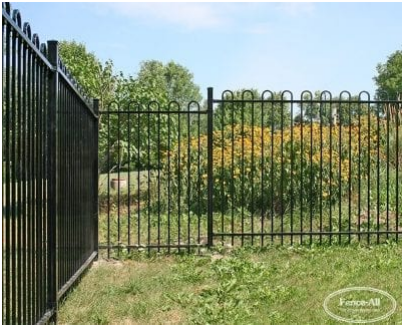

TIFFANY

| Categories: [Clôtures](#), [Clôtures en fer](#) |

GALLERY IMAGES

ADDITIONAL INFORMATION

Maintenance-Free	Yes
Warranty	5 Years
Colours	Almond, Gloss Black, Satin Blank, Blue, Brown, Dark Brown, Chrome, Clay, Gold, Green, Dark Green, Grey, Orange, Pink, Red, Sparkle Silver, Gold Vein, Silver Vein, Copper Vein, Black Vein, White, Yellow
Post Caps	Pyramid, Ball, Finial
Bottom of Fence	Straight, Stepped, Custom Contoured
Heights	2', 3', 4', 5', 6'
Iron Upgrades	Even Panel Lengths, Under Fence Gap Protection, Add a Rail, Diamonds, Rings, Scrolls, 16" Picket Ornamentation, Puppy Fill, Transition Panels, Removable Panels, Curved Panels, 6' Wide Panels, Aluminum Panels, Flower Basket Hanger, Wall Mount Bracket, Portable Fence Plates, Larger Posts

PRODUCT DESCRIPTION

À partir de 129 \$/pied avec [installation complète](#).

Le modèle Tiffany propose un aspect plus lisse grâce à des piquets arqués.