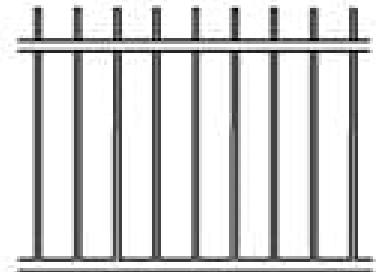

STATEN

| Categories: [Clôtures](#), [Clôtures en fer](#) |

GALLERY IMAGES

ADDITIONAL INFORMATION

Maintenance-Free	Yes
Warranty	5 Years
Colours	Almond, Gloss Black, Satin Blank, Blue, Brown, Dark Brown, Chrome, Clay, Gold, Green, Dark Green, Grey, Orange, Pink, Red, Sparkle Silver, Gold Vein, Silver Vein, Copper Vein, Black Vein, White, Yellow
Post Caps	Pyramid, Ball, Finial
Bottom of Fence	Straight, Stepped, Custom Contoured
Heights	2', 3', 4', 5', 6'
Iron Upgrades	Even Panel Lengths, Under Fence Gap Protection, Add a Rail, Diamonds, Rings, Scrolls, 16" Picket Ornamentation, Puppy Fill, Transition Panels, Removable Panels, Curved Panels, 6' Wide Panels, Aluminum Panels, Flower Basket Hanger, Wall Mount Bracket, Portable Fence Plates, Larger Posts

PRODUCT DESCRIPTION

Les prix démarrent à 129 \$/pied avec [installation complète](#).

Le modèle Staten ressemble au modèle Manhattan avec une traverse inférieure affleurante.