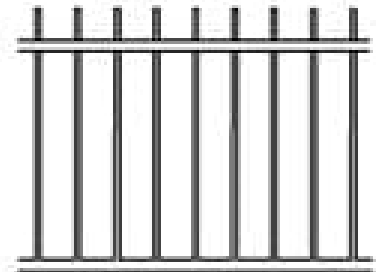

# STATEN

| Categories: [Clôtures](#), [Clôtures en fer](#) |

## GALLERY IMAGES

## ADDITIONAL INFORMATION

<b>Maintenance-Free</b>	Yes
<b>Warranty</b>	5 Years
<b>Colours</b>	Almond, Gloss Black, Satin Blank, Blue, Brown, Dark Brown, Chrome, Clay, Gold, Green, Dark Green, Grey, Orange, Pink, Red, Sparkle Silver, Gold Vein, Silver Vein, Copper Vein, Black Vein, White, Yellow
<b>Post Caps</b>	Pyramid, Ball, Finial
<b>Bottom of Fence</b>	Straight, Stepped, Custom Contoured
<b>Heights</b>	2', 3', 4', 5', 6'
<b>Iron Upgrades</b>	Even Panel Lengths, Under Fence Gap Protection, Add a Rail, Diamonds, Rings, Scrolls, 16" Picket Ornamentation, Puppy Fill, Transition Panels, Removable Panels, Curved Panels, 6' Wide Panels, Aluminum Panels, Flower Basket Hanger, Wall Mount Bracket, Portable Fence Plates, Larger Posts

## PRODUCT DESCRIPTION

Les prix démarrent à 129 \$/pied avec [installation complète](#).

Le modèle Staten ressemble au modèle Manhattan avec une traverse inférieure affleurante.