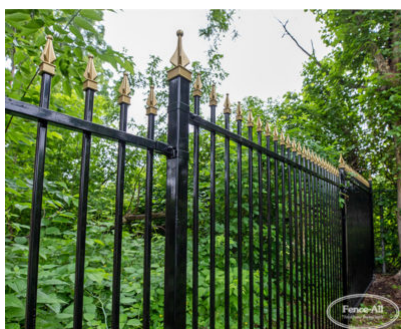

ROCKEFELLER AVEC FAÎTEAUX EN OR

| Categories: [Clôtures](#), [Clôtures en fer](#) |

GALLERY IMAGES

ADDITIONAL INFORMATION

| | |
|-------------------------|------------------------------------------------------------------------------------------------------------------------------------------------------------------------------------------------------------------------------------------------------------------------------------------------|
| Maintenance-Free | Yes |
| Warranty | 5 Years |
| Colours | Almond, Gloss Black, Satin Blank, Blue, Brown, Dark Brown, Chrome, Clay, Gold, Green, Dark Green, Grey, Orange, Pink, Red, Sparkle Silver, Gold Vein, Silver Vein, Copper Vein, Black Vein, White, Yellow |
| Post Caps | Pyramid, Ball, Finial |
| Bottom of Fence | Straight, Stepped, Custom Contoured |
| Heights | 2', 3', 4', 5', 6' |
| Iron Upgrades | Even Panel Lengths, Under Fence Gap Protection, Add a Rail, Diamonds, Rings, Scrolls, 16" Picket Ornamentation, Puppy Fill, Transition Panels, Removable Panels, Curved Panels, 6' Wide Panels, Aluminum Panels, Flower Basket Hanger, Wall Mount Bracket, Portable Fence Plates, Larger Posts |

PRODUCT DESCRIPTION

À partir de 120 \$/pi avec [installation complète](#).

Rockefeller dispose d'un embout décoratif sur chaque piquet. Le capuchon peut être d'une autre couleur de votre choix.