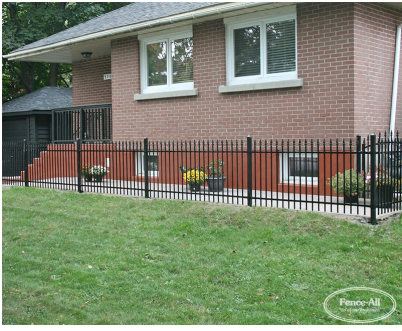

## ADDITIONAL INFORMATION

<b>Maintenance-Free</b>	Yes
<b>Warranty</b>	5 Years
<b>Colours</b>	Almond, Gloss Black, Satin Blank, Blue, Brown, Dark Brown, Chrome, Clay, Gold, Green, Dark Green, Grey, Orange, Pink, Red, Sparkle Silver, Gold Vein, Silver Vein, Copper Vein, Black Vein, White, Yellow
<b>Post Caps</b>	Pyramid, Ball, Finial
<b>Bottom of Fence</b>	Straight, Stepped, Custom Contoured
<b>Heights</b>	2', 3', 4', 5', 6'
<b>Iron Upgrades</b>	Even Panel Lengths, Under Fence Gap Protection, Add a Rail, Diamonds, Rings, Scrolls, 16" Picket Ornamentation, Puppy Fill, Transition Panels, Removable Panels, Curved Panels, 6' Wide Panels, Aluminum Panels, Flower Basket Hanger, Wall Mount Bracket, Portable Fence Plates, Larger Posts

## PRODUCT DESCRIPTION

À partir de 119 \$/pied avec [installation complète](#).

Rockefeller dispose d'un embout décoratif sur chaque piquet. Le capuchon peut être d'une autre couleur de votre choix.