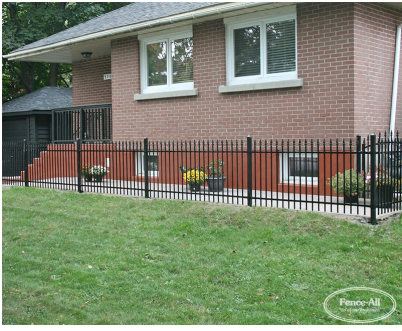

ROCKEFELLER

| Categories: [Clôtures](#), [Clôtures en fer](#) |

GALLERY IMAGES

ADDITIONAL INFORMATION

Maintenance-Free	Yes
Warranty	5 Years
Colours	Almond, Gloss Black, Satin Blank, Blue, Brown, Dark Brown, Chrome, Clay, Gold, Green, Dark Green, Grey, Orange, Pink, Red, Sparkle Silver, Gold Vein, Silver Vein, Copper Vein, Black Vein, White, Yellow
Post Caps	Pyramid, Ball, Finial
Bottom of Fence	Straight, Stepped, Custom Contoured
Heights	2', 3', 4', 5', 6'
Iron Upgrades	Even Panel Lengths, Under Fence Gap Protection, Add a Rail, Diamonds, Rings, Scrolls, 16" Picket Ornamentation, Puppy Fill, Transition Panels, Removable Panels, Curved Panels, 6' Wide Panels, Aluminum Panels, Flower Basket Hanger, Wall Mount Bracket, Portable Fence Plates, Larger Posts

PRODUCT DESCRIPTION

À partir de 119 \$/pied avec [installation complète](#).

Rockefeller dispose d'un embout décoratif sur chaque piquet. Le capuchon peut être d'une autre couleur de votre choix.