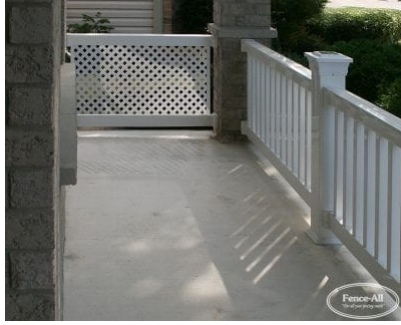

# GALLERY IMAGES

## ADDITIONAL INFORMATION

<b>Deck Style</b>	12' x 20' Cedar Sun Deck
<b>Fascia</b>	Single
<b>Skirting</b>	Privacy Board
<b>Steps</b>	Boxed w/Skirting
<b>Overheads</b>	None
<b>Privacy Screens</b>	Victorian Privacy
<b>Railings</b>	Standard Wood
<b>Accessories</b>	None
<b>Lighting</b>	None
<b>Budget</b>	\$10,000 Fully Installed
<b>Deck Upgrades</b>	Deck Upgrades, Diagonal Floor Boards, Herringbone Floor Boards, Border Colours