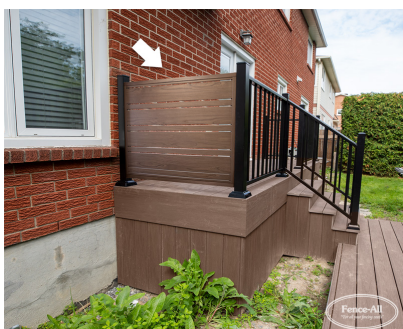

## ADDITIONAL INFORMATION

<b>Deck Style</b>	12' x 20' Cedar Sun Deck
<b>Fascia</b>	Single
<b>Skirting</b>	Privacy Board
<b>Steps</b>	Boxed w/Skirting
<b>Overheads</b>	None
<b>Privacy Screens</b>	Victorian Privacy
<b>Railings</b>	Standard Wood
<b>Accessories</b>	None
<b>Lighting</b>	None
<b>Budget</b>	\$10,000 Fully Installed
<b>Deck Upgrades</b>	Deck Upgrades, Diagonal Floor Boards, Herringbone Floor Boards, Border Colours