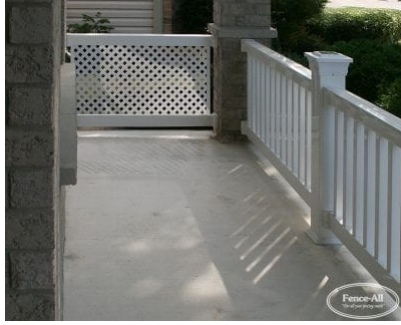

## GALLERY IMAGES

## ADDITIONAL INFORMATION

<b>Deck Style</b>	12' x 20' Cedar Sun Deck
<b>Fascia</b>	Single
<b>Skirting</b>	Privacy Board
<b>Steps</b>	Boxed w/Skirting
<b>Overheads</b>	None
<b>Privacy Screens</b>	Victorian Privacy
<b>Railings</b>	Standard Wood
<b>Accessories</b>	None
<b>Lighting</b>	None
<b>Budget</b>	\$10,000 Fully Installed
<b>Deck Upgrades</b>	Deck Upgrades, Diagonal Floor Boards, Herringbone Floor Boards, Border Colours