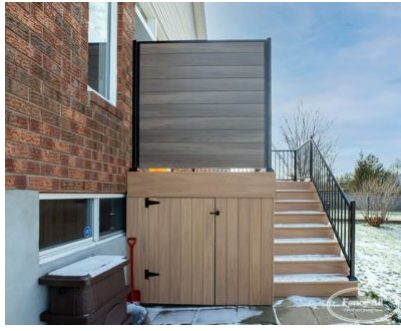

# GALLERY IMAGES

## ADDITIONAL INFORMATION

<b>Deck Style</b>	12' x 20' Cedar Sun Deck
<b>Fascia</b>	Single
<b>Skirting</b>	Privacy Board
<b>Steps</b>	Boxed w/Skirting
<b>Overheads</b>	None
<b>Privacy Screens</b>	Victorian Privacy
<b>Railings</b>	Standard Wood
<b>Accessories</b>	None
<b>Lighting</b>	None
<b>Budget</b>	\$10,000 Fully Installed
<b>Deck Upgrades</b>	Deck Upgrades, Diagonal Floor Boards, Herringbone Floor Boards, Border Colours