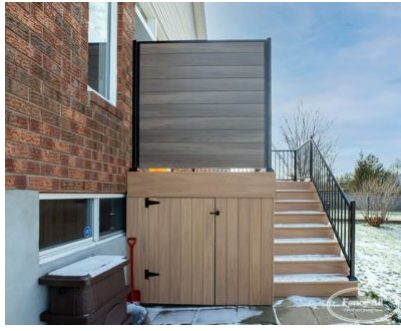

## GALLERY IMAGES

## ADDITIONAL INFORMATION

<b>Deck Style</b>	12' x 20' Cedar Sun Deck
<b>Fascia</b>	Single
<b>Skirting</b>	Privacy Board
<b>Steps</b>	Boxed w/Skirting
<b>Overheads</b>	None
<b>Privacy Screens</b>	Victorian Privacy
<b>Railings</b>	Standard Wood
<b>Accessories</b>	None
<b>Lighting</b>	None
<b>Budget</b>	\$10,000 Fully Installed
<b>Deck Upgrades</b>	Deck Upgrades, Diagonal Floor Boards, Herringbone Floor Boards, Border Colours