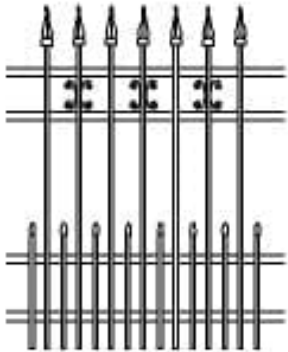

# PORTAIL EN FER (ARQUÉE) LONG BEACH

| Categories: [Portails](#), [Portails en fer](#) |

## GALLERY IMAGES

## **ADDITIONAL INFORMATION**

<b>Maintenance-Free</b>	Yes
<b>Warranty</b>	5 Years
<b>Colours</b>	Choice of Colours
<b>Hinges</b>	Adjustable Post and Frame Collars
<b>Latches</b>	Lockable Finger and Catch
<b>Gate Types</b>	Walk, Double
<b>Option</b>	Straight, Arched
<b>Heights</b>	2', 3', 4', 5', 6'