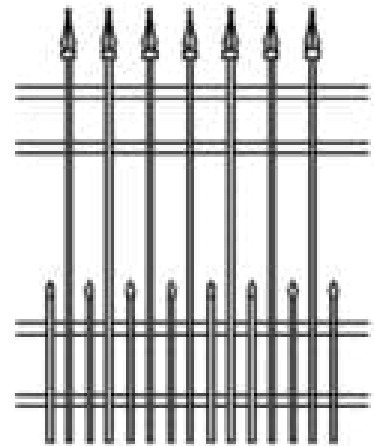

# NEW YORK

| Categories: [Clôtures](#), [Clôtures en fer](#) |

## GALLERY IMAGES

## ADDITIONAL INFORMATION

<b>Maintenance-Free</b>	Yes
<b>Warranty</b>	5 Years
<b>Colours</b>	Almond, Gloss Black, Satin Blank, Blue, Brown, Dark Brown, Chrome, Clay, Gold, Green, Dark Green, Grey, Orange, Pink, Red, Sparkle Silver, Gold Vein, Silver Vein, Copper Vein, Black Vein, White, Yellow
<b>Post Caps</b>	Pyramid, Ball, Finial
<b>Bottom of Fence</b>	Straight, Stepped, Custom Contoured
<b>Heights</b>	2', 3', 4', 5', 6'
<b>Iron Upgrades</b>	Even Panel Lengths, Under Fence Gap Protection, Add a Rail, Diamonds, Rings, Scrolls, 16" Picket Ornamentation, Puppy Fill, Transition Panels, Removable Panels, Curved Panels, 6' Wide Panels, Aluminum Panels, Flower Basket Hanger, Wall Mount Bracket, Portable Fence Plates, Larger Posts