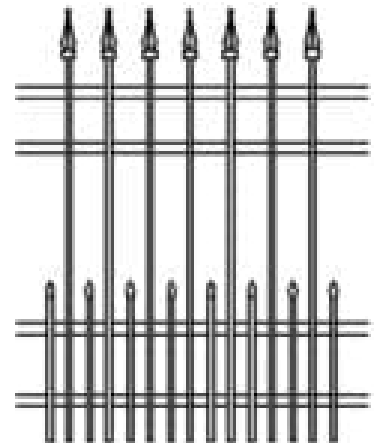

NEW YORK

| Categories: [Clôtures](#), [Clôtures en fer](#) |

GALLERY IMAGES

ADDITIONAL INFORMATION

Maintenance-Free	Yes
Warranty	5 Years
Colours	Almond, Gloss Black, Satin Blank, Blue, Brown, Dark Brown, Chrome, Clay, Gold, Green, Dark Green, Grey, Orange, Pink, Red, Sparkle Silver, Gold Vein, Silver Vein, Copper Vein, Black Vein, White, Yellow
Post Caps	Pyramid, Ball, Finial
Bottom of Fence	Straight, Stepped, Custom Contoured
Heights	2', 3', 4', 5', 6'
Iron Upgrades	Even Panel Lengths, Under Fence Gap Protection, Add a Rail, Diamonds, Rings, Scrolls, 16" Picket Ornamentation, Puppy Fill, Transition Panels, Removable Panels, Curved Panels, 6' Wide Panels, Aluminum Panels, Flower Basket Hanger, Wall Mount Bracket, Portable Fence Plates, Larger Posts

PRODUCT DESCRIPTION

À partir de seulement 159 \$/pied avec [installation complète](#).

Le modèle New York possède toute l'élégance de notre modèle Stamford avec en plus le comblement pour animaux sur la partie inférieure.