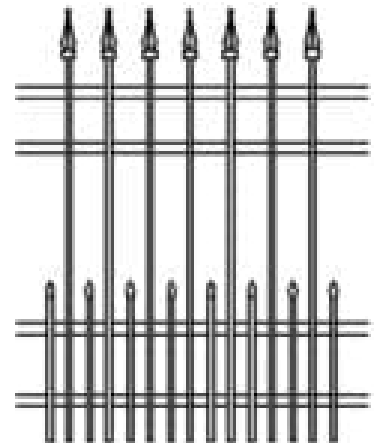

# NEW YORK

| Categories: [Clôtures](#), [Clôtures en fer](#) |

## GALLERY IMAGES

## ADDITIONAL INFORMATION

<b>Maintenance-Free</b>	Yes
<b>Warranty</b>	5 Years
<b>Colours</b>	Almond, Gloss Black, Satin Blank, Blue, Brown, Dark Brown, Chrome, Clay, Gold, Green, Dark Green, Grey, Orange, Pink, Red, Sparkle Silver, Gold Vein, Silver Vein, Copper Vein, Black Vein, White, Yellow
<b>Post Caps</b>	Pyramid, Ball, Finial
<b>Bottom of Fence</b>	Straight, Stepped, Custom Contoured
<b>Heights</b>	2', 3', 4', 5', 6'
<b>Iron Upgrades</b>	Even Panel Lengths, Under Fence Gap Protection, Add a Rail, Diamonds, Rings, Scrolls, 16" Picket Ornamentation, Puppy Fill, Transition Panels, Removable Panels, Curved Panels, 6' Wide Panels, Aluminum Panels, Flower Basket Hanger, Wall Mount Bracket, Portable Fence Plates, Larger Posts

## PRODUCT DESCRIPTION

À partir de seulement 159 \$/pied avec [installation complète](#).

Le modèle New York possède toute l'élégance de notre modèle Stamford avec en plus le comblement pour animaux sur la partie inférieure.