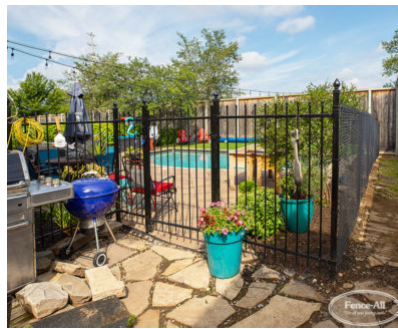

MARQUEE

| Categories: [Clôtures](#), [Clôtures en fer](#) |

GALLERY IMAGES

ADDITIONAL INFORMATION

Maintenance-Free	Yes
Warranty	5 Years
Colours	Almond, Gloss Black, Satin Blank, Blue, Brown, Dark Brown, Chrome, Clay, Gold, Green, Dark Green, Grey, Orange, Pink, Red, Sparkle Silver, Gold Vein, Silver Vein, Copper Vein, Black Vein, White, Yellow
Post Caps	Pyramid, Ball, Finial
Bottom of Fence	Straight, Stepped, Custom Contoured
Heights	2', 3', 4', 5', 6'
Iron Upgrades	Even Panel Lengths, Under Fence Gap Protection, Add a Rail, Diamonds, Rings, Scrolls, 16" Picket Ornamentation, Puppy Fill, Transition Panels, Removable Panels, Curved Panels, 6' Wide Panels, Aluminum Panels, Flower Basket Hanger, Wall Mount Bracket, Portable Fence Plates, Larger Posts

PRODUCT DESCRIPTION

À partir de 109 \$/pied avec [installation complète](#).

Le modèle Marquee offre une partie supérieure décorative à effet « pincé ».