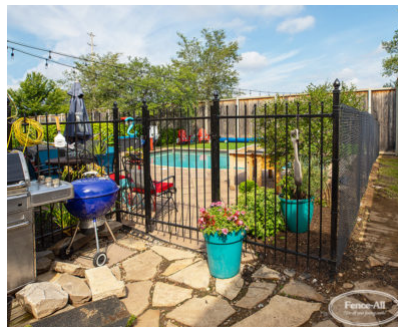

MARQUEE

| Categories: [Clôtures](#), [Clôtures en fer](#) |

GALLERY IMAGES

ADDITIONAL INFORMATION

Maintenance-Free	Yes
Warranty	5 Years
Colours	Almond, Gloss Black, Satin Blank, Blue, Brown, Dark Brown, Chrome, Clay, Gold, Green, Dark Green, Grey, Orange, Pink, Red, Sparkle Silver, Gold Vein, Silver Vein, Copper Vein, Black Vein, White, Yellow
Post Caps	Pyramid, Ball, Finial
Bottom of Fence	Straight, Stepped, Custom Contoured
Heights	2', 3', 4', 5', 6'
Iron Upgrades	Even Panel Lengths, Under Fence Gap Protection, Add a Rail, Diamonds, Rings, Scrolls, 16" Picket Ornamentation, Puppy Fill, Transition Panels, Removable Panels, Curved Panels, 6' Wide Panels, Aluminum Panels, Flower Basket Hanger, Wall Mount Bracket, Portable Fence Plates, Larger Posts

PRODUCT DESCRIPTION

À partir de 104 \$/pied avec [installation complète](#).

Le modèle Marquee offre une partie supérieure décorative à effet « pincé ».