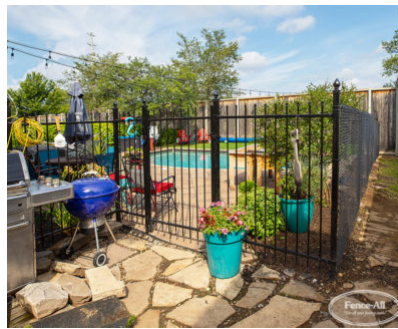

GALLERY IMAGES