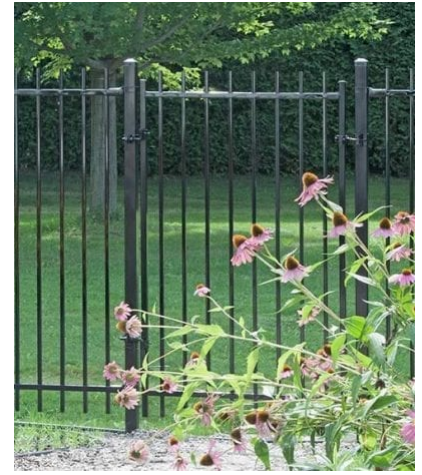

MANHATTAN

| Categories: [Clôtures](#), [Clôtures en fer](#) |

GALLERY IMAGES

ADDITIONAL INFORMATION

| | |
|-------------------------|--|
| Post Caps | Pyramid, Ball, Finial |
| Bottom of Fence | Straight, Stepped, Custom Contoured |
| Heights | 2', 3', 4', 5', 6' |
| Iron Upgrades | Even Panel Lengths, Under Fence Gap Protection, Add a Rail, Diamonds, Rings, Scrolls, 16" Picket Ornamentation, Puppy Fill, Transition Panels, Removable Panels, Curved Panels, 6' Wide Panels, Aluminum Panels, Flower Basket Hanger, Wall Mount Bracket, Portable Fence Plates, Larger Posts |
| Maintenance-Free | Yes |
| Warranty | 5 Years |
| Colours | Almond, Gloss Black, Satin Blank, Blue, Brown, Dark Brown, Chrome, Clay, Gold, Green, Dark Green, Grey, Orange, Pink, Red, Sparkle Silver, Gold Vein, Silver Vein, Copper Vein, Black Vein, White, Yellow |

PRODUCT DESCRIPTION

À partir de 99 \$/pied avec [installation complète](#).

Manhattan est notre modèle de clôture en fer le plus populaire depuis plus de 40 ans.