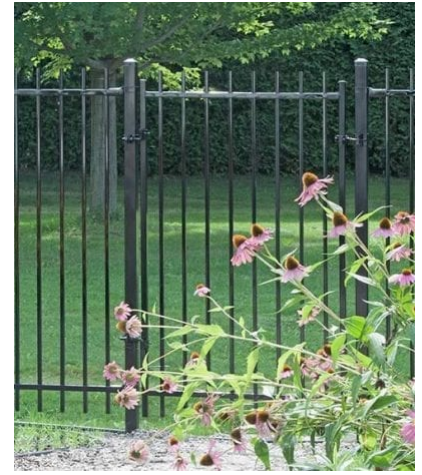

MANHATTAN

| Categories: [Clôtures](#), [Clôtures en fer](#) |

GALLERY IMAGES

ADDITIONAL INFORMATION

Post Caps	Pyramid, Ball, Finial
Bottom of Fence	Straight, Stepped, Custom Contoured
Heights	2', 3', 4', 5', 6'
Iron Upgrades	Even Panel Lengths, Under Fence Gap Protection, Add a Rail, Diamonds, Rings, Scrolls, 16" Picket Ornamentation, Puppy Fill, Transition Panels, Removable Panels, Curved Panels, 6' Wide Panels, Aluminum Panels, Flower Basket Hanger, Wall Mount Bracket, Portable Fence Plates, Larger Posts
Maintenance-Free	Yes
Warranty	5 Years
Colours	Almond, Gloss Black, Satin Blank, Blue, Brown, Dark Brown, Chrome, Clay, Gold, Green, Dark Green, Grey, Orange, Pink, Red, Sparkle Silver, Gold Vein, Silver Vein, Copper Vein, Black Vein, White, Yellow

PRODUCT DESCRIPTION

À partir de 99 \$/pied avec [installation complète](#).

Manhattan est notre modèle de clôture en fer le plus populaire depuis plus de 40 ans.