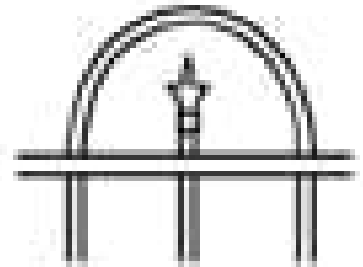

MADISON

| Categories: [Clôtures](#), [Clôtures en fer](#) |

GALLERY IMAGES

ADDITIONAL INFORMATION

Maintenance-Free	Yes
Warranty	5 Years
Colours	Almond, Gloss Black, Satin Blank, Blue, Brown, Dark Brown, Chrome, Clay, Gold, Green, Dark Green, Grey, Orange, Pink, Red, Sparkle Silver, Gold Vein, Silver Vein, Copper Vein, Black Vein, White, Yellow
Post Caps	Pyramid, Ball, Finial
Bottom of Fence	Straight, Stepped, Custom Contoured
Heights	2', 3', 4', 5', 6'
Iron Upgrades	Even Panel Lengths, Under Fence Gap Protection, Add a Rail, Diamonds, Rings, Scrolls, 16" Picket Ornamentation, Puppy Fill, Transition Panels, Removable Panels, Curved Panels, 6' Wide Panels, Aluminum Panels, Flower Basket Hanger, Wall Mount Bracket, Portable Fence Plates, Larger Posts

PRODUCT DESCRIPTION

À partir de seulement 139 \$/pied avec [installation complète](#).

Le modèle Madison est une version plus prestigieuse de la clôture Tiffany.