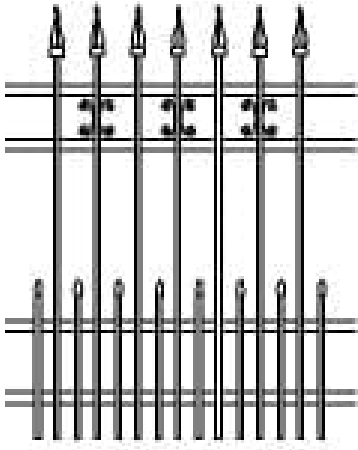

## GALLERY IMAGES

## ADDITIONAL INFORMATION

<b>Maintenance-Free</b>	Yes
<b>Warranty</b>	5 Years
<b>Colours</b>	Almond, Gloss Black, Satin Blank, Blue, Brown, Dark Brown, Chrome, Clay, Gold, Green, Dark Green, Grey, Orange, Pink, Red, Sparkle Silver, Gold Vein, Silver Vein, Copper Vein, Black Vein, White, Yellow
<b>Post Caps</b>	Pyramid, Ball, Finial
<b>Bottom of Fence</b>	Straight, Stepped, Custom Contoured
<b>Heights</b>	2', 3', 4', 5', 6'
<b>Iron Upgrades</b>	Even Panel Lengths, Under Fence Gap Protection, Add a Rail, Diamonds, Rings, Scrolls, 16" Picket Ornamentation, Puppy Fill, Transition Panels, Removable Panels, Curved Panels, 6' Wide Panels, Aluminum Panels, Flower Basket Hanger, Wall Mount Bracket, Portable Fence Plates, Larger Posts