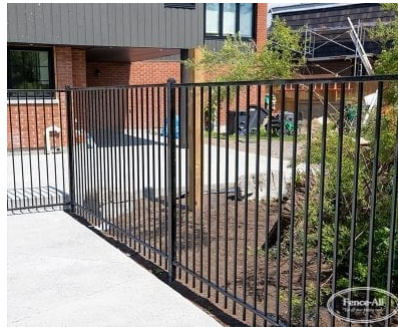

LIBERTY

| Categories: [Clôtures](#), [Clôtures en fer](#) |

GALLERY IMAGES

ADDITIONAL INFORMATION

Maintenance-Free	Yes
Warranty	5 Years
Colours	Almond, Gloss Black, Satin Blank, Blue, Brown, Dark Brown, Chrome, Clay, Gold, Green, Dark Green, Grey, Orange, Pink, Red, Sparkle Silver, Gold Vein, Silver Vein, Copper Vein, Black Vein, White, Yellow
Post Caps	Pyramid, Ball, Finial
Bottom of Fence	Straight, Stepped, Custom Contoured
Heights	2', 3', 4', 5', 6'
Iron Upgrades	Even Panel Lengths, Under Fence Gap Protection, Add a Rail, Diamonds, Rings, Scrolls, 16" Picket Ornamentation, Puppy Fill, Transition Panels, Removable Panels, Curved Panels, 6' Wide Panels, Aluminum Panels, Flower Basket Hanger, Wall Mount Bracket, Portable Fence Plates, Larger Posts

PRODUCT DESCRIPTION

À partir de 109 \$/pied avec [installation complète](#).

Liberty intègre une traverse supérieure offrant une apparence nette et unique.