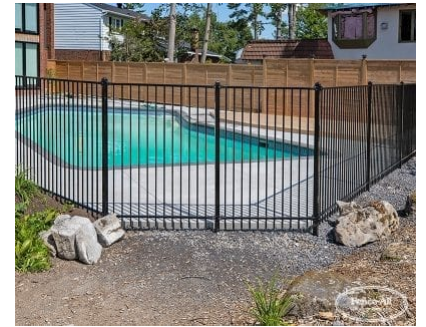

LIBERTY

| Categories: [Clôtures](#), [Clôtures en fer](#) |

GALLERY IMAGES

ADDITIONAL INFORMATION

Maintenance-Free	Yes
Warranty	5 Years
Colours	Almond, Gloss Black, Satin Blank, Blue, Brown, Dark Brown, Chrome, Clay, Gold, Green, Dark Green, Grey, Orange, Pink, Red, Sparkle Silver, Gold Vein, Silver Vein, Copper Vein, Black Vein, White, Yellow
Post Caps	Pyramid, Ball, Finial
Bottom of Fence	Straight, Stepped, Custom Contoured
Heights	2', 3', 4', 5', 6'
Iron Upgrades	Even Panel Lengths, Under Fence Gap Protection, Add a Rail, Diamonds, Rings, Scrolls, 16" Picket Ornamentation, Puppy Fill, Transition Panels, Removable Panels, Curved Panels, 6' Wide Panels, Aluminum Panels, Flower Basket Hanger, Wall Mount Bracket, Portable Fence Plates, Larger Posts

PRODUCT DESCRIPTION

À partir de 109 \$/pied avec [installation complète](#).

Liberty intègre une traverse supérieure offrant une apparence nette et unique.