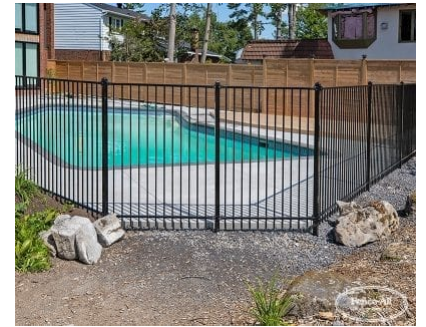

GALLERY IMAGES