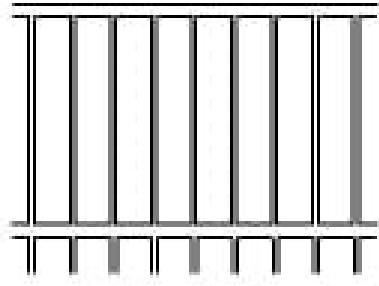

# LIBERTY

| Categories: [Clôtures](#), [Clôtures en fer](#) |

## GALLERY IMAGES

## ADDITIONAL INFORMATION

<b>Maintenance-Free</b>	Yes
<b>Warranty</b>	5 Years
<b>Colours</b>	Almond, Gloss Black, Satin Blank, Blue, Brown, Dark Brown, Chrome, Clay, Gold, Green, Dark Green, Grey, Orange, Pink, Red, Sparkle Silver, Gold Vein, Silver Vein, Copper Vein, Black Vein, White, Yellow
<b>Post Caps</b>	Pyramid, Ball, Finial
<b>Bottom of Fence</b>	Straight, Stepped, Custom Contoured
<b>Heights</b>	2', 3', 4', 5', 6'
<b>Iron Upgrades</b>	Even Panel Lengths, Under Fence Gap Protection, Add a Rail, Diamonds, Rings, Scrolls, 16" Picket Ornamentation, Puppy Fill, Transition Panels, Removable Panels, Curved Panels, 6' Wide Panels, Aluminum Panels, Flower Basket Hanger, Wall Mount Bracket, Portable Fence Plates, Larger Posts

## PRODUCT DESCRIPTION

À partir de 109 \$/pied avec [installation complète](#).

Liberty intègre une traverse supérieure offrant une apparence nette et unique.