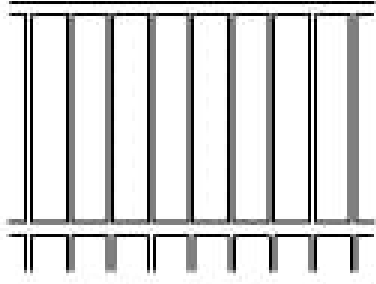

# LIBERTY

| Categories: [Clôtures](#), [Clôtures en fer](#) |

## GALLERY IMAGES

## ADDITIONAL INFORMATION

<b>Maintenance-Free</b>	Yes
<b>Warranty</b>	5 Years
<b>Colours</b>	Almond, Gloss Black, Satin Blank, Blue, Brown, Dark Brown, Chrome, Clay, Gold, Green, Dark Green, Grey, Orange, Pink, Red, Sparkle Silver, Gold Vein, Silver Vein, Copper Vein, Black Vein, White, Yellow
<b>Post Caps</b>	Pyramid, Ball, Finial
<b>Bottom of Fence</b>	Straight, Stepped, Custom Contoured
<b>Heights</b>	2', 3', 4', 5', 6'
<b>Iron Upgrades</b>	Even Panel Lengths, Under Fence Gap Protection, Add a Rail, Diamonds, Rings, Scrolls, 16" Picket Ornamentation, Puppy Fill, Transition Panels, Removable Panels, Curved Panels, 6' Wide Panels, Aluminum Panels, Flower Basket Hanger, Wall Mount Bracket, Portable Fence Plates, Larger Posts

## PRODUCT DESCRIPTION

À partir de 109 \$/pied avec [installation complète](#).

Liberty intègre une traverse supérieure offrant une apparence nette et unique.