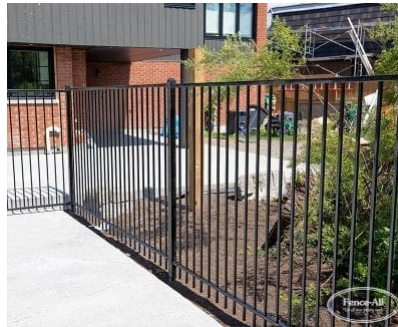

## ADDITIONAL INFORMATION

<b>Maintenance-Free</b>	Yes
<b>Warranty</b>	5 Years
<b>Colours</b>	Almond, Gloss Black, Satin Blank, Blue, Brown, Dark Brown, Chrome, Clay, Gold, Green, Dark Green, Grey, Orange, Pink, Red, Sparkle Silver, Gold Vein, Silver Vein, Copper Vein, Black Vein, White, Yellow
<b>Post Caps</b>	Pyramid, Ball, Finial
<b>Bottom of Fence</b>	Straight, Stepped, Custom Contoured
<b>Heights</b>	2', 3', 4', 5', 6'
<b>Iron Upgrades</b>	Even Panel Lengths, Under Fence Gap Protection, Add a Rail, Diamonds, Rings, Scrolls, 16" Picket Ornamentation, Puppy Fill, Transition Panels, Removable Panels, Curved Panels, 6' Wide Panels, Aluminum Panels, Flower Basket Hanger, Wall Mount Bracket, Portable Fence Plates, Larger Posts

## PRODUCT DESCRIPTION

À partir de 109 \$/pied avec [installation complète](#).

Liberty intègre une traverse supérieure offrant une apparence nette et unique.