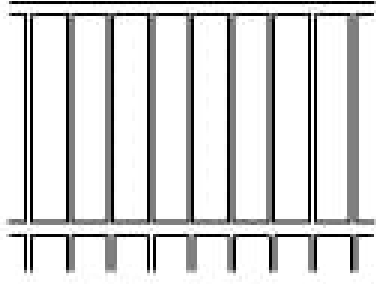

LIBERTY

| Categories: [Clôtures](#), [Clôtures en fer](#) |

GALLERY IMAGES

ADDITIONAL INFORMATION

Maintenance-Free	Yes
Warranty	5 Years
Colours	Almond, Gloss Black, Satin Blank, Blue, Brown, Dark Brown, Chrome, Clay, Gold, Green, Dark Green, Grey, Orange, Pink, Red, Sparkle Silver, Gold Vein, Silver Vein, Copper Vein, Black Vein, White, Yellow
Post Caps	Pyramid, Ball, Finial
Bottom of Fence	Straight, Stepped, Custom Contoured
Heights	2', 3', 4', 5', 6'
Iron Upgrades	Even Panel Lengths, Under Fence Gap Protection, Add a Rail, Diamonds, Rings, Scrolls, 16" Picket Ornamentation, Puppy Fill, Transition Panels, Removable Panels, Curved Panels, 6' Wide Panels, Aluminum Panels, Flower Basket Hanger, Wall Mount Bracket, Portable Fence Plates, Larger Posts

PRODUCT DESCRIPTION

À partir de 104 \$/pied avec [installation complète](#).

Liberty intègre une traverse supérieure offrant une apparence nette et unique.