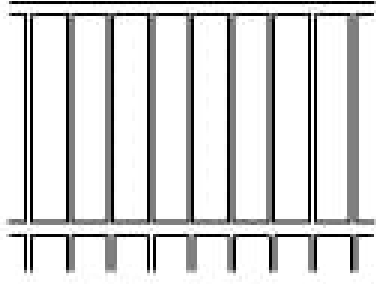

LIBERTY

| Categories: [Clôtures](#), [Clôtures en fer](#) |

GALLERY IMAGES

ADDITIONAL INFORMATION

Maintenance-Free	Yes
Warranty	5 Years
Colours	Almond, Gloss Black, Satin Blank, Blue, Brown, Dark Brown, Chrome, Clay, Gold, Green, Dark Green, Grey, Orange, Pink, Red, Sparkle Silver, Gold Vein, Silver Vein, Copper Vein, Black Vein, White, Yellow
Post Caps	Pyramid, Ball, Finial
Bottom of Fence	Straight, Stepped, Custom Contoured
Heights	2', 3', 4', 5', 6'
Iron Upgrades	Even Panel Lengths, Under Fence Gap Protection, Add a Rail, Diamonds, Rings, Scrolls, 16" Picket Ornamentation, Puppy Fill, Transition Panels, Removable Panels, Curved Panels, 6' Wide Panels, Aluminum Panels, Flower Basket Hanger, Wall Mount Bracket, Portable Fence Plates, Larger Posts

PRODUCT DESCRIPTION

À partir de 109 \$/pied avec [installation complète](#).

Liberty intègre une traverse supérieure offrant une apparence nette et unique.