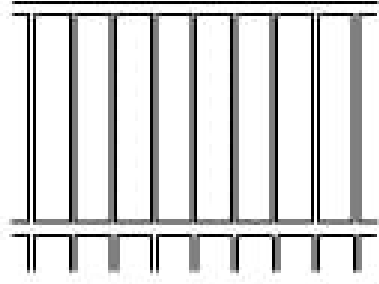

LIBERTY

| Categories: [Clôtures](#), [Clôtures en fer](#) |

GALLERY IMAGES

ADDITIONAL INFORMATION

Maintenance-Free	Yes
Warranty	5 Years
Colours	Almond, Gloss Black, Satin Blank, Blue, Brown, Dark Brown, Chrome, Clay, Gold, Green, Dark Green, Grey, Orange, Pink, Red, Sparkle Silver, Gold Vein, Silver Vein, Copper Vein, Black Vein, White, Yellow
Post Caps	Pyramid, Ball, Finial
Bottom of Fence	Straight, Stepped, Custom Contoured
Heights	2', 3', 4', 5', 6'
Iron Upgrades	Even Panel Lengths, Under Fence Gap Protection, Add a Rail, Diamonds, Rings, Scrolls, 16" Picket Ornamentation, Puppy Fill, Transition Panels, Removable Panels, Curved Panels, 6' Wide Panels, Aluminum Panels, Flower Basket Hanger, Wall Mount Bracket, Portable Fence Plates, Larger Posts

PRODUCT DESCRIPTION

À partir de 109 \$/pied avec [installation complète](#).

Liberty intègre une traverse supérieure offrant une apparence nette et unique.