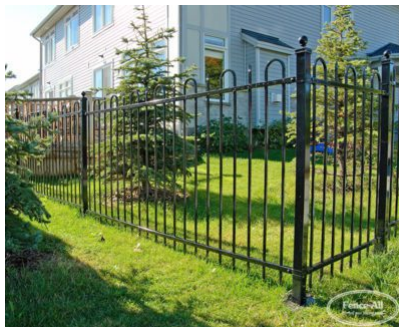

LEXINGTON

| Categories: [Clôtures](#), [Clôtures en fer](#) |

GALLERY IMAGES

ADDITIONAL INFORMATION

Maintenance-Free	Yes
Warranty	5 Years
Colours	Almond, Gloss Black, Satin Blank, Blue, Brown, Dark Brown, Chrome, Clay, Gold, Green, Dark Green, Grey, Orange, Pink, Red, Sparkle Silver, Gold Vein, Silver Vein, Copper Vein, Black Vein, White, Yellow
Post Caps	Pyramid, Ball, Finial
Bottom of Fence	Straight, Stepped, Custom Contoured
Heights	2', 3', 4', 5', 6'
Iron Upgrades	Even Panel Lengths, Under Fence Gap Protection, Add a Rail, Diamonds, Rings, Scrolls, 16" Picket Ornamentation, Puppy Fill, Transition Panels, Removable Panels, Curved Panels, 6' Wide Panels, Aluminum Panels, Flower Basket Hanger, Wall Mount Bracket, Portable Fence Plates, Larger Posts

PRODUCT DESCRIPTION

À partir de 129 \$/pied avec [installation complète](#).

Le Lexington comporte une alternance de piquets écrasés et arqués.