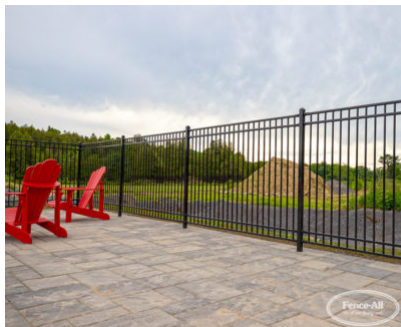

## GALLERY IMAGES

## ADDITIONAL INFORMATION

<b>Maintenance-Free</b>	Yes
<b>Warranty</b>	5 Years
<b>Colours</b>	Almond, Gloss Black, Satin Blank, Blue, Brown, Dark Brown, Chrome, Clay, Gold, Green, Dark Green, Grey, Orange, Pink, Red, Sparkle Silver, Gold Vein, Silver Vein, Copper Vein, Black Vein, White, Yellow
<b>Post Caps</b>	Pyramid, Ball, Finial
<b>Bottom of Fence</b>	Straight, Stepped, Custom Contoured
<b>Heights</b>	2', 3', 4', 5', 6'
<b>Iron Upgrades</b>	Even Panel Lengths, Under Fence Gap Protection, Add a Rail, Diamonds, Rings, Scrolls, 16" Picket Ornamentation, Puppy Fill, Transition Panels, Removable Panels, Curved Panels, 6' Wide Panels, Aluminum Panels, Flower Basket Hanger, Wall Mount Bracket, Portable Fence Plates, Larger Posts

## PRODUCT DESCRIPTION

À partir de 189 \$/pied avec [installation complète](#).

Avec une double rampe sur la partie supérieure et inférieure, Kings est notre modèle en fer le plus chargé.