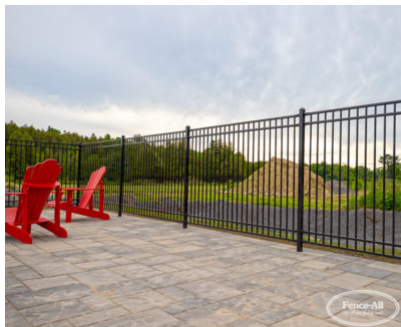

KINGS

| Categories: [Clôtures](#), [Clôtures en fer](#) |

GALLERY IMAGES

ADDITIONAL INFORMATION

Maintenance-Free	Yes
Warranty	5 Years
Colours	Almond, Gloss Black, Satin Blank, Blue, Brown, Dark Brown, Chrome, Clay, Gold, Green, Dark Green, Grey, Orange, Pink, Red, Sparkle Silver, Gold Vein, Silver Vein, Copper Vein, Black Vein, White, Yellow
Post Caps	Pyramid, Ball, Finial
Bottom of Fence	Straight, Stepped, Custom Contoured
Heights	2', 3', 4', 5', 6'
Iron Upgrades	Even Panel Lengths, Under Fence Gap Protection, Add a Rail, Diamonds, Rings, Scrolls, 16" Picket Ornamentation, Puppy Fill, Transition Panels, Removable Panels, Curved Panels, 6' Wide Panels, Aluminum Panels, Flower Basket Hanger, Wall Mount Bracket, Portable Fence Plates, Larger Posts

PRODUCT DESCRIPTION

À partir de 149 \$/pied avec [installation complète](#).

Avec une double rampe sur la partie supérieure et inférieure, Kings est notre modèle en fer le plus chargé.