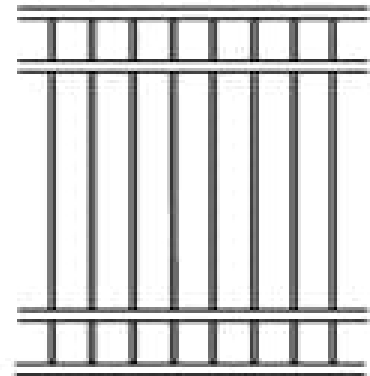

KINGS

| Categories: [Clôtures](#), [Clôtures en fer](#) |

GALLERY IMAGES

ADDITIONAL INFORMATION

Maintenance-Free	Yes
Warranty	5 Years
Colours	Almond, Gloss Black, Satin Blank, Blue, Brown, Dark Brown, Chrome, Clay, Gold, Green, Dark Green, Grey, Orange, Pink, Red, Sparkle Silver, Gold Vein, Silver Vein, Copper Vein, Black Vein, White, Yellow
Post Caps	Pyramid, Ball, Finial
Bottom of Fence	Straight, Stepped, Custom Contoured
Heights	2', 3', 4', 5', 6'
Iron Upgrades	Even Panel Lengths, Under Fence Gap Protection, Add a Rail, Diamonds, Rings, Scrolls, 16" Picket Ornamentation, Puppy Fill, Transition Panels, Removable Panels, Curved Panels, 6' Wide Panels, Aluminum Panels, Flower Basket Hanger, Wall Mount Bracket, Portable Fence Plates, Larger Posts

PRODUCT DESCRIPTION

À partir de 149 \$/pied avec [installation complète](#).

Avec une double rampe sur la partie supérieure et inférieure, Kings est notre modèle en fer le plus chargé.