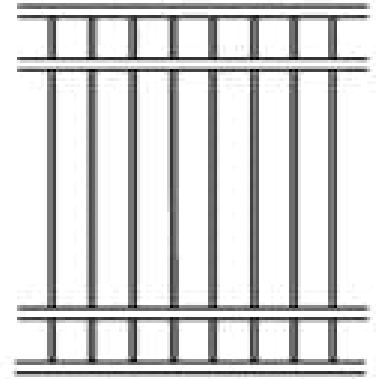

KINGS

| Categories: [Clôtures](#), [Clôtures en fer](#) |

GALLERY IMAGES

ADDITIONAL INFORMATION

Maintenance-Free	Yes
Warranty	5 Years
Colours	Almond, Gloss Black, Satin Blank, Blue, Brown, Dark Brown, Chrome, Clay, Gold, Green, Dark Green, Grey, Orange, Pink, Red, Sparkle Silver, Gold Vein, Silver Vein, Copper Vein, Black Vein, White, Yellow
Post Caps	Pyramid, Ball, Finial
Bottom of Fence	Straight, Stepped, Custom Contoured
Heights	2', 3', 4', 5', 6'
Iron Upgrades	Even Panel Lengths, Under Fence Gap Protection, Add a Rail, Diamonds, Rings, Scrolls, 16" Picket Ornamentation, Puppy Fill, Transition Panels, Removable Panels, Curved Panels, 6' Wide Panels, Aluminum Panels, Flower Basket Hanger, Wall Mount Bracket, Portable Fence Plates, Larger Posts

PRODUCT DESCRIPTION

À partir de 149 \$/pied avec [installation complète](#).

Avec une double rampe sur la partie supérieure et inférieure, Kings est notre modèle en fer le plus chargé.