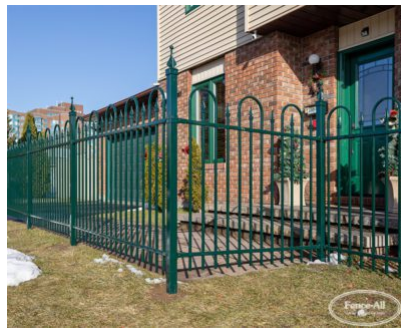

GALLERY IMAGES