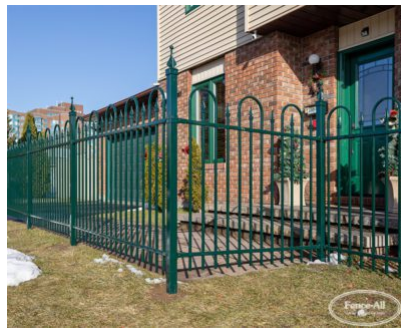

HAMPTON

| Categories: [Clôtures](#), [Clôtures en fer](#) |

GALLERY IMAGES

ADDITIONAL INFORMATION

Maintenance-Free	Yes
Warranty	5 Years
Colours	Almond, Gloss Black, Satin Blank, Blue, Brown, Dark Brown, Chrome, Clay, Gold, Green, Dark Green, Grey, Orange, Pink, Red, Sparkle Silver, Gold Vein, Silver Vein, Copper Vein, Black Vein, White, Yellow
Post Caps	Pyramid, Ball, Finial
Bottom of Fence	Straight, Stepped, Custom Contoured
Heights	2', 3', 4', 5', 6'
Iron Upgrades	Even Panel Lengths, Under Fence Gap Protection, Add a Rail, Diamonds, Rings, Scrolls, 16" Picket Ornamentation, Puppy Fill, Transition Panels, Removable Panels, Curved Panels, 6' Wide Panels, Aluminum Panels, Flower Basket Hanger, Wall Mount Bracket, Portable Fence Plates, Larger Posts

PRODUCT DESCRIPTION

À partir de seulement 139 \$/pied avec [installation complète](#).

Hampton est une version plus grandiose de la clôture Lexington.