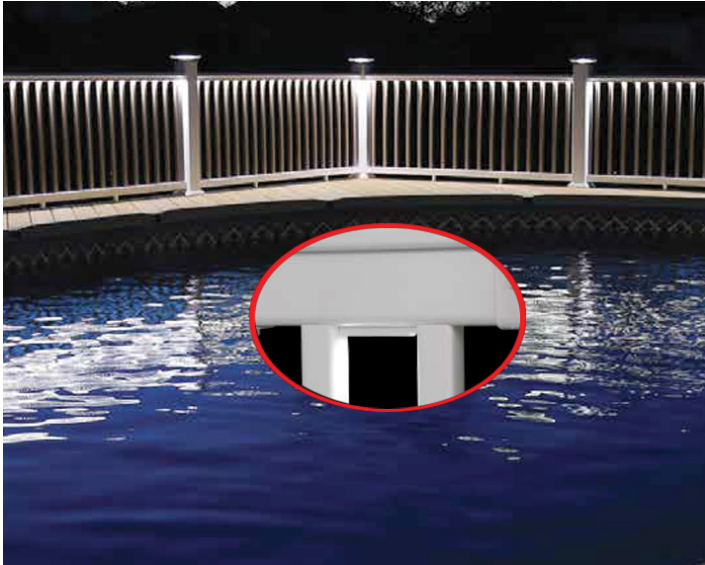

ÉCLAIRAGE

| Categories: [Détails des Terrasses](#), [Terrasses](#) |

GALLERY IMAGES

3" UNDER RAIL

DOME

FLUSH

ORNAMENTAL SIDE

SCALLOPED DOME

ADDITIONAL INFORMATION

Deck Style	12' x 20' Cedar Sun Deck
Fascia	Single
Skirting	Privacy Board
Steps	Boxed w/Skirting
Overheads	None
Privacy Screens	Victorian Privacy
Railings	Standard Wood
Accessories	None
Lighting	None
Budget	\$10,000 Fully Installed
Deck Upgrades	Deck Upgrades, Diagonal Floor Boards, Herringbone Floor Boards, Border Colours