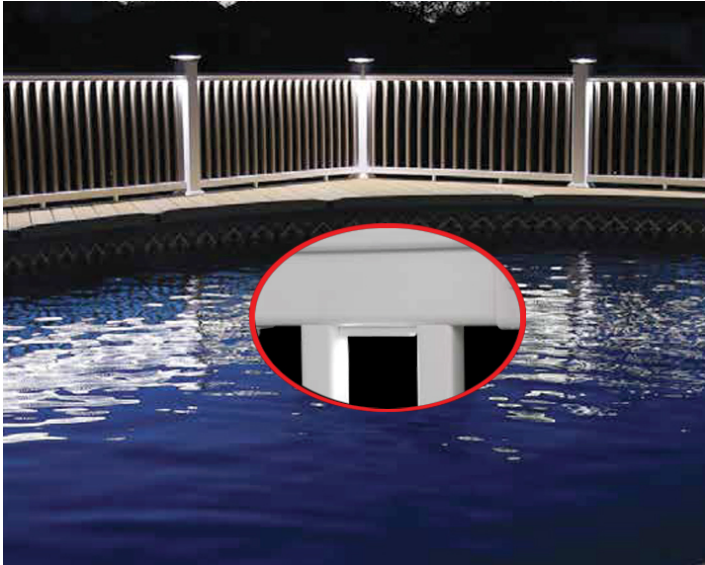

ÉCLAIRAGE

| Categories: [Détails des Terrasses](#), [Terrasses](#) |

GALLERY IMAGES

ADDITIONAL INFORMATION

Deck Style	12' x 20' Cedar Sun Deck
Fascia	Single
Skirting	Privacy Board
Steps	Boxed w/Skirting
Overheads	None
Privacy Screens	Victorian Privacy
Railings	Standard Wood
Accessories	None
Lighting	None
Budget	\$10,000 Fully Installed
Deck Upgrades	Deck Upgrades, Diagonal Floor Boards, Herringbone Floor Boards, Border Colours

PRODUCT DESCRIPTION

Un **kit d'éclairage** complet comprend un transformateur, un gradateur et un choix de huit lampes parmi la sélection ci-dessous.

Types d'éclairage :

- 3 pouces sous le rail
- Affleurer
- Côté ornemental
- Dôme festonné
- Dôme