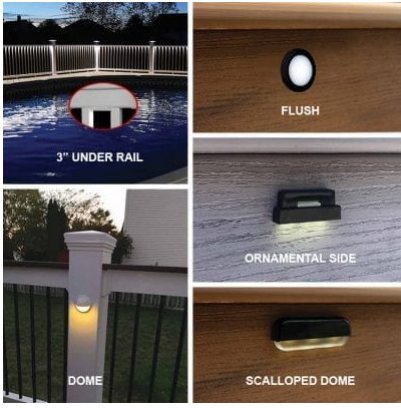

ACCESSOIRES DE TERRASSE

| Categories: [Terrasse en PVC Cellulaire](#), [Terrasses](#), [Terrasses en bois](#) |

GALLERY IMAGES

ADDITIONAL INFORMATION

Deck Style	4' x 12' Pathway
Colours	Choice of 4 Colours
Border	Choice of 4 Colours
Steps	None
Budget	\$40/sq ft Materials Only