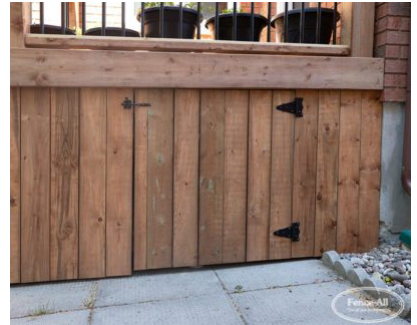

ACCESSOIRES DE TERRASSE

| Categories: [Terrasse en PVC Cellulaire](#), [Terrasses](#), [Terrasses en bois](#) |

GALLERY IMAGES

ADDITIONAL INFORMATION

Deck Style	4' x 12' Pathway
Colours	Choice of 4 Colours
Border	Choice of 4 Colours
Steps	None
Budget	\$40/sq ft Materials Only