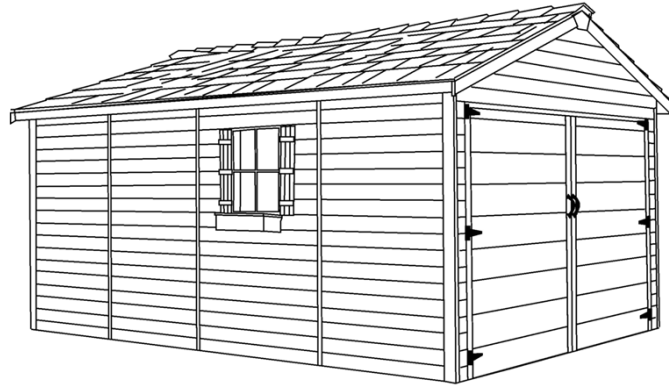

20X12 CAR SHED

| Categories: [Gazebos et Cabanons](#), [Terrasses](#) |

ADDITIONAL INFORMATION

| | |
|---------------------|---|
| Gazebo Style | 12' x 12' Open Gazebo |
| Wood Choices | Cedar, Pressure Treated |
| Pre-Staining | Jarrah Brown, Natural, Mahogany Flame, Honey Teak |
| Fascia | Single |
| Posts | Built-Up |
| Railings | Standard Wood |
| Roof | Asphalt Shingles |
| Accessories | Cedar Valance Upgrade |

Lighting

None

Budget

\$18,000 Including Stain

PRODUCT DESCRIPTION

Protect your car from the elements with a durable and practical car shed.