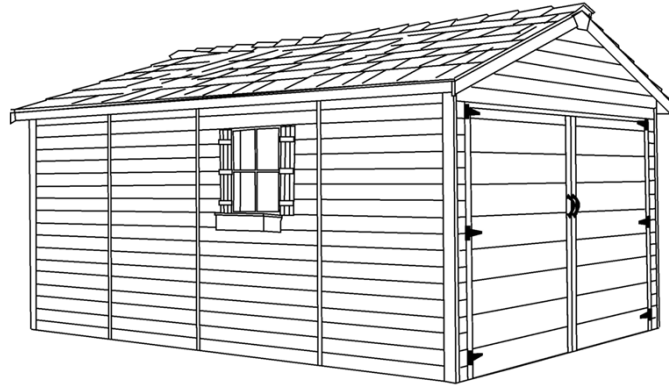

## 20X12 CAR SHED

| Categories: [Gazebos et Cabanons](#), [Terrasses](#) |

### ADDITIONAL INFORMATION

<b>Gazebo Style</b>	12' x 12' Open Gazebo
<b>Wood Choices</b>	Cedar, Pressure Treated
<b>Pre-Staining</b>	Jarrah Brown, Natural, Mahogany Flame, Honey Teak
<b>Fascia</b>	Single
<b>Posts</b>	Built-Up
<b>Railings</b>	Standard Wood
<b>Roof</b>	Asphalt Shingles
<b>Accessories</b>	Cedar Valance Upgrade

## **PRODUCT DESCRIPTION**

Protect your car from the elements with a durable and practical car shed.