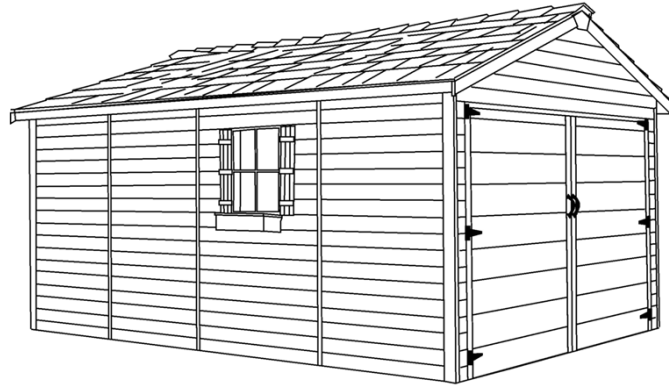

20X12 CAR SHED

| Categories: [Gazebos et Cabanons](#), [Terrasses](#) |

ADDITIONAL INFORMATION

Gazebo Style	12' x 12' Open Gazebo
Wood Choices	Cedar, Pressure Treated
Pre-Staining	Jarrah Brown, Natural, Mahogany Flame, Honey Teak
Fascia	Single
Posts	Built-Up
Railings	Standard Wood
Roof	Asphalt Shingles
Accessories	Cedar Valance Upgrade

Lighting

None

Budget

\$18,000 Including Stain

PRODUCT DESCRIPTION

Protect your car from the elements with a durable and practical car shed.