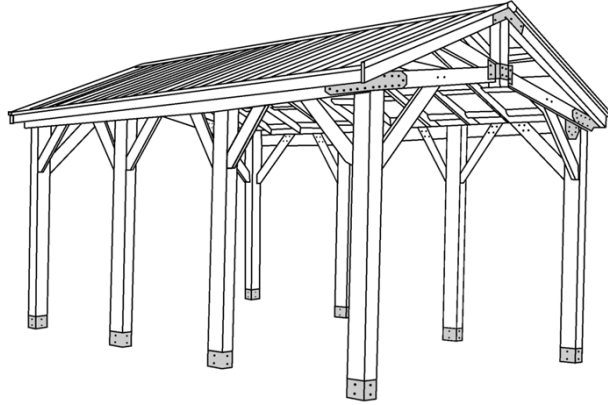

## 20X12 CAR GAZEBO

| Categories: [Gazebos et Cabanons](#), [Terrasses](#) |

### ADDITIONAL INFORMATION

<b>Gazebo Style</b>	12' x 12' Open Gazebo
<b>Wood Choices</b>	Cedar, Pressure Treated
<b>Pre-Staining</b>	Jarrah Brown, Natural, Mahogany Flame, Honey Teak
<b>Fascia</b>	Single
<b>Posts</b>	Built-Up
<b>Railings</b>	Standard Wood
<b>Roof</b>	Asphalt Shingles
<b>Accessories</b>	Cedar Valance Upgrade