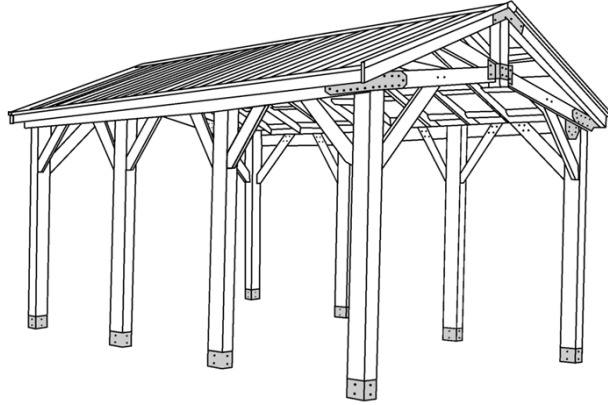

20X12 CAR GAZEBO

| Categories: [Gazebos et Cabanons](#), [Terrasses](#) |

ADDITIONAL INFORMATION

Gazebo Style	12' x 12' Open Gazebo
Wood Choices	Cedar, Pressure Treated
Pre-Staining	Jarrah Brown, Natural, Mahogany Flame, Honey Teak
Fascia	Single
Posts	Built-Up
Railings	Standard Wood
Roof	Asphalt Shingles
Accessories	Cedar Valance Upgrade

Lighting

None

Budget

\$18,000 Including Stain

PRODUCT DESCRIPTION

Keep your car protected from the elements with our durable and stylish Car Gazebo. Starting as low as \$13,999/ft [Fully Installed](#).