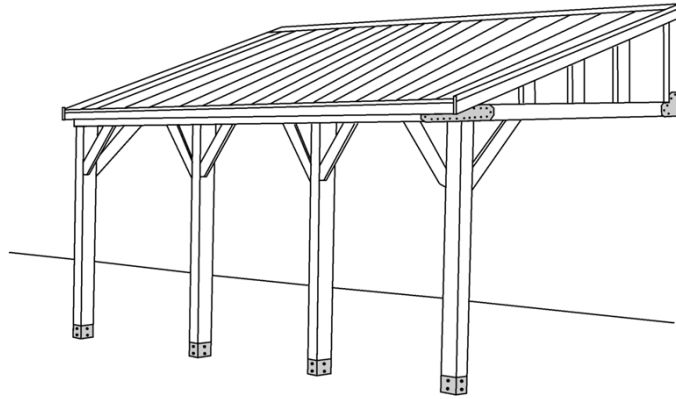

20X12 ATTACHED CAR GAZEBO

| Categories: [Gazebos et Cabanons](#), [Terrasses](#) |

ADDITIONAL INFORMATION

Gazebo Style	12' x 12' Open Gazebo
Wood Choices	Cedar, Pressure Treated
Pre-Staining	Jarrah Brown, Natural, Mahogany Flame, Honey Teak
Fascia	Single
Posts	Built-Up
Railings	Standard Wood
Roof	Asphalt Shingles
Accessories	Cedar Valance Upgrade

Lighting

None

Budget

\$18,000 Including Stain

PRODUCT DESCRIPTION

Keep your car protected from the elements with our durable and stylish Attached Car Gazebo. Starting as low as \$17,999/ft [Fully Installed](#).