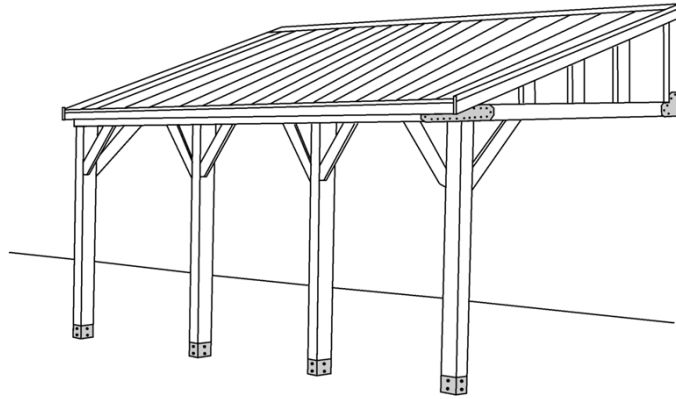

## 20X12 ATTACHED CAR GAZEBO

| Categories: [Gazebos et Cabanons](#), [Terrasses](#) |

### ADDITIONAL INFORMATION

<b>Gazebo Style</b>	12' x 12' Open Gazebo
<b>Wood Choices</b>	Cedar, Pressure Treated
<b>Pre-Staining</b>	Jarrah Brown, Natural, Mahogany Flame, Honey Teak
<b>Fascia</b>	Single
<b>Posts</b>	Built-Up
<b>Railings</b>	Standard Wood
<b>Roof</b>	Asphalt Shingles
<b>Accessories</b>	Cedar Valance Upgrade