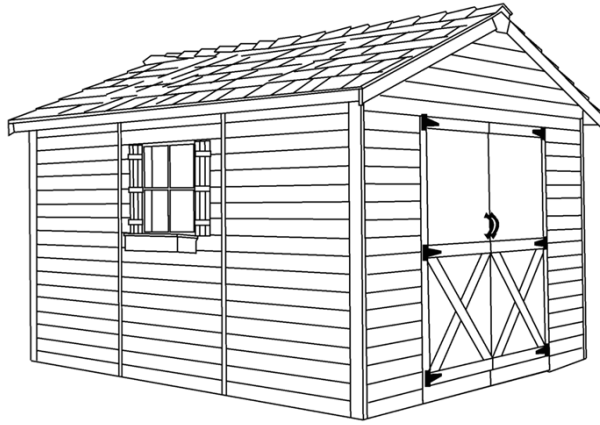

16X12 LARGE SHED

| Categories: [Gazebos et Cabanons](#), [Terrasses](#) |

ADDITIONAL INFORMATION

Gazebo Style	12' x 12' Open Gazebo
Wood Choices	Cedar, Pressure Treated
Pre-Staining	Jarrah Brown, Natural, Mahogany Flame, Honey Teak
Fascia	Single
Posts	Built-Up
Railings	Standard Wood
Roof	Asphalt Shingles
Accessories	Cedar Valance Upgrade

Lighting

None

Budget

\$18,000 Including Stain

PRODUCT DESCRIPTION

Upgrade your outdoor storage with our durable and stylish large sheds.