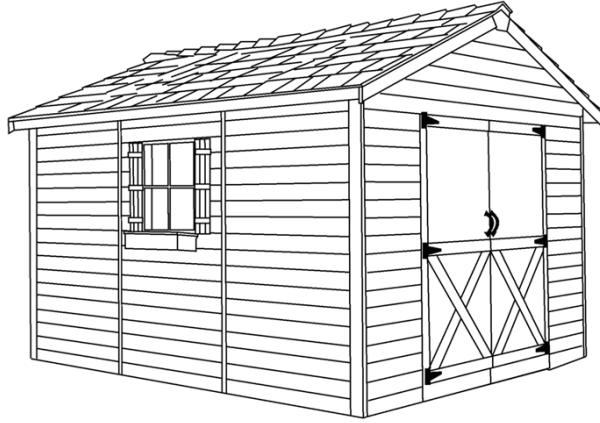

## 16X12 LARGE SHED

| Categories: [Gazebos et Cabanons](#), [Terrasses](#) |

### ADDITIONAL INFORMATION

<b>Gazebo Style</b>	12' x 12' Open Gazebo
<b>Wood Choices</b>	Cedar, Pressure Treated
<b>Pre-Staining</b>	Jarrah Brown, Natural, Mahogany Flame, Honey Teak
<b>Fascia</b>	Single
<b>Posts</b>	Built-Up
<b>Railings</b>	Standard Wood
<b>Roof</b>	Asphalt Shingles
<b>Accessories</b>	Cedar Valance Upgrade