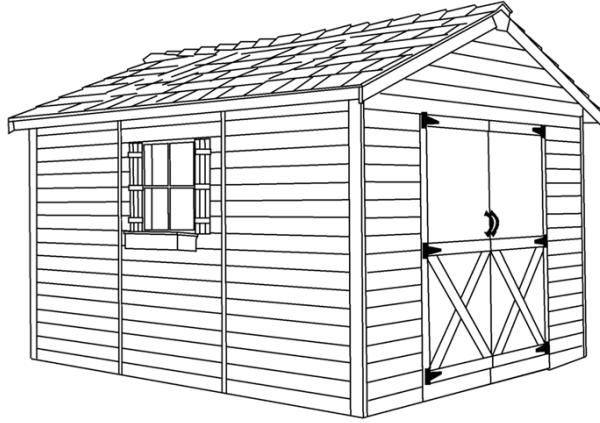

16X12 LARGE SHED

| Categories: [Gazebos et Cabanons](#), [Terrasses](#) |

ADDITIONAL INFORMATION

Gazebo Style	12' x 12' Open Gazebo
Wood Choices	Cedar, Pressure Treated
Pre-Staining	Jarrah Brown, Natural, Mahogany Flame, Honey Teak
Fascia	Single
Posts	Built-Up
Railings	Standard Wood
Roof	Asphalt Shingles
Accessories	Cedar Valance Upgrade

Lighting

None

Budget

\$18,000 Including Stain

PRODUCT DESCRIPTION

Upgrade your outdoor storage with our durable and stylish large sheds.