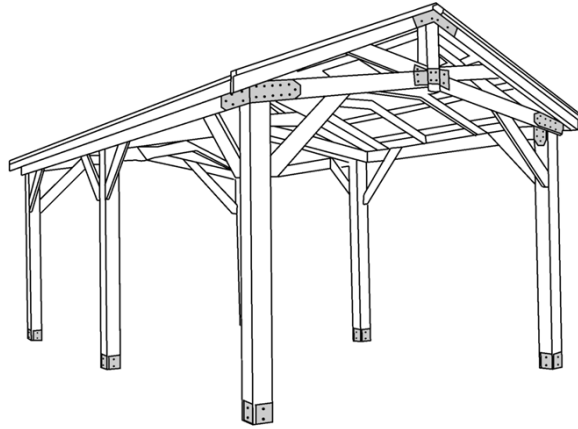

16X12 LARGE GAZEBO

| Categories: [Gazebos et Cabanons](#), [Terrasses](#) |

ADDITIONAL INFORMATION

Gazebo Style	12' x 12' Open Gazebo
Wood Choices	Cedar, Pressure Treated
Pre-Staining	Jarrah Brown, Natural, Mahogany Flame, Honey Teak
Fascia	Single
Posts	Built-Up
Railings	Standard Wood
Roof	Asphalt Shingles
Accessories	Cedar Valance Upgrade

Lighting

None

Budget

\$18,000 Including Stain

PRODUCT DESCRIPTION

Starting as low as \$10,999 [Fully Installed](#), the Large Gazebo adds a touch of simplicity and elegance to your property.