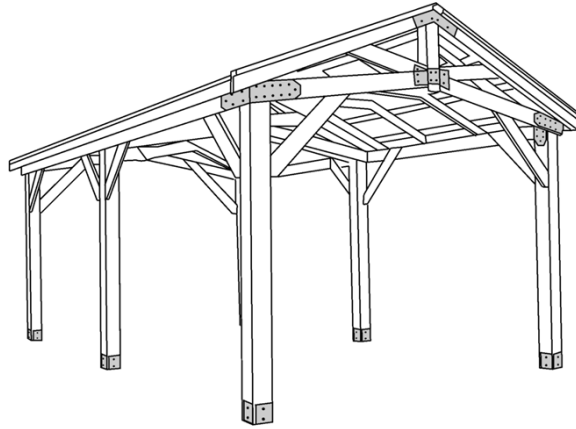

## 16X12 LARGE GAZEBO

| Categories: [Gazebos et Cabanons](#), [Terrasses](#) |

### ADDITIONAL INFORMATION

<b>Gazebo Style</b>	12' x 12' Open Gazebo
<b>Wood Choices</b>	Cedar, Pressure Treated
<b>Pre-Staining</b>	Jarrah Brown, Natural, Mahogany Flame, Honey Teak
<b>Fascia</b>	Single
<b>Posts</b>	Built-Up
<b>Railings</b>	Standard Wood
<b>Roof</b>	Asphalt Shingles
<b>Accessories</b>	Cedar Valance Upgrade

## **PRODUCT DESCRIPTION**

Starting as low as \$10,999 [Fully Installed](#), the Large Gazebo adds a touch of simplicity and elegance to your property.