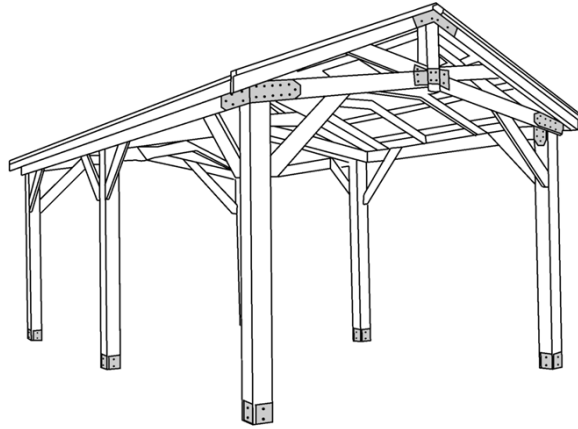

## 16X12 LARGE GAZEBO

| Categories: [Gazebos et Cabanons](#), [Terrasses](#) |

### ADDITIONAL INFORMATION

<b>Gazebo Style</b>	12' x 12' Open Gazebo
<b>Wood Choices</b>	Cedar, Pressure Treated
<b>Pre-Staining</b>	Jarrah Brown, Natural, Mahogany Flame, Honey Teak
<b>Fascia</b>	Single
<b>Posts</b>	Built-Up
<b>Railings</b>	Standard Wood
<b>Roof</b>	Asphalt Shingles
<b>Accessories</b>	Cedar Valance Upgrade

## **PRODUCT DESCRIPTION**

Starting as low as \$10,999 [Fully Installed](#), the Large Gazebo adds a touch of simplicity and elegance to your property.