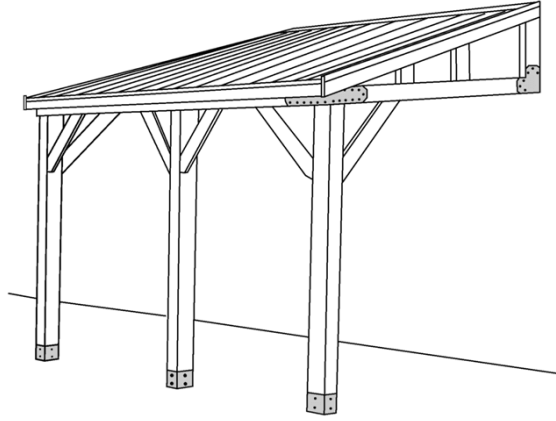

16X12 ATTACHED LARGE GAZEBO

| Categories: [Gazebos et Cabanons](#), [Terrasses](#) |

ADDITIONAL INFORMATION

Gazebo Style	12' x 12' Open Gazebo
Wood Choices	Cedar, Pressure Treated
Pre-Staining	Jarrah Brown, Natural, Mahogany Flame, Honey Teak
Fascia	Single
Posts	Built-Up
Railings	Standard Wood
Roof	Asphalt Shingles
Accessories	Cedar Valance Upgrade

Lighting

None

Budget

\$18,000 Including Stain

PRODUCT DESCRIPTION

Starting as low as \$13,999 [Fully Installed](#), the Attached Large Gazebo connects directly to your house.