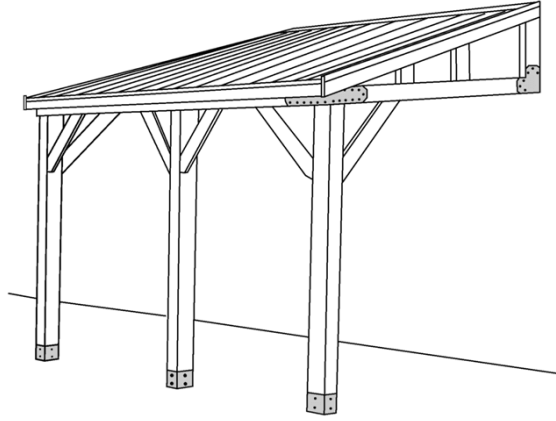

## 16X12 ATTACHED LARGE GAZEBO

| Categories: [Gazebos et Cabanons](#), [Terrasses](#) |

### ADDITIONAL INFORMATION

<b>Gazebo Style</b>	12' x 12' Open Gazebo
<b>Wood Choices</b>	Cedar, Pressure Treated
<b>Pre-Staining</b>	Jarrah Brown, Natural, Mahogany Flame, Honey Teak
<b>Fascia</b>	Single
<b>Posts</b>	Built-Up
<b>Railings</b>	Standard Wood
<b>Roof</b>	Asphalt Shingles
<b>Accessories</b>	Cedar Valance Upgrade