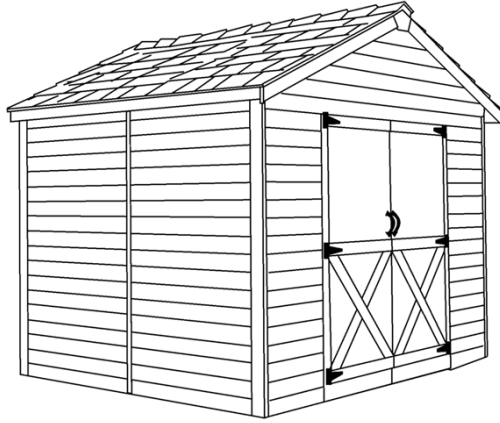

## 12X12 SHED

| Categories: [Gazebos et Cabanons](#), [Terrasses](#) |

### ADDITIONAL INFORMATION

<b>Gazebo Style</b>	12' x 12' Open Gazebo
<b>Wood Choices</b>	Cedar, Pressure Treated
<b>Pre-Staining</b>	Jarrah Brown, Natural, Mahogany Flame, Honey Teak
<b>Fascia</b>	Single
<b>Posts</b>	Built-Up
<b>Railings</b>	Standard Wood
<b>Roof</b>	Asphalt Shingles
<b>Accessories</b>	Cedar Valance Upgrade