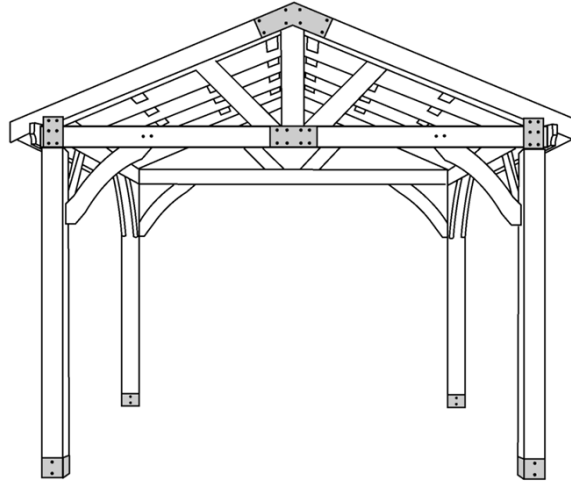

## 12X12 PATIO GAZEBO

| Categories: [Gazebos et Cabanons](#), [Terrasses](#) |

### ADDITIONAL INFORMATION

<b>Gazebo Style</b>	12' x 12' Open Gazebo
<b>Wood Choices</b>	Cedar, Pressure Treated
<b>Pre-Staining</b>	Jarrah Brown, Natural, Mahogany Flame, Honey Teak
<b>Fascia</b>	Single
<b>Posts</b>	Built-Up
<b>Railings</b>	Standard Wood
<b>Roof</b>	Asphalt Shingles
<b>Accessories</b>	Cedar Valance Upgrade

## PRODUCT DESCRIPTION

Starting as low as \$8,499 [Fully Installed](#) the 12×12 Patio Gazebo is a simple and elegant addition to any lifestyle.