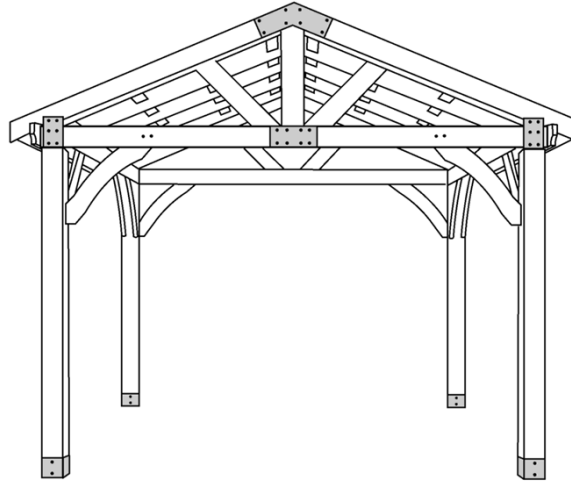

12X12 PATIO GAZEBO

| Categories: [Gazebos et Cabanons](#), [Terrasses](#) |

ADDITIONAL INFORMATION

Gazebo Style	12' x 12' Open Gazebo
Wood Choices	Cedar, Pressure Treated
Pre-Staining	Jarrah Brown, Natural, Mahogany Flame, Honey Teak
Fascia	Single
Posts	Built-Up
Railings	Standard Wood
Roof	Asphalt Shingles
Accessories	Cedar Valance Upgrade

Lighting

None

Budget

\$18,000 Including Stain

PRODUCT DESCRIPTION

Starting as low as \$8,499 [Fully Installed](#) the 12×12 Patio Gazebo is a simple and elegant addition to any lifestyle.