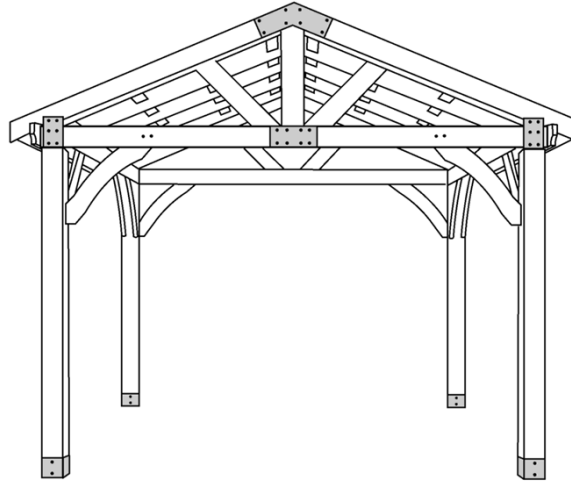

## 12X12 PATIO GAZEBO

| Category: [Gazebos et Cabanons](#) |

### ADDITIONAL INFORMATION

<b>Gazebo Style</b>	12' x 12' Open Gazebo
<b>Wood Choices</b>	Cedar, Pressure Treated
<b>Pre-Staining</b>	Jarrah Brown, Natural, Mahogany Flame, Honey Teak
<b>Fascia</b>	Single
<b>Posts</b>	Built-Up
<b>Railings</b>	Standard Wood
<b>Roof</b>	Asphalt Shingles
<b>Accessories</b>	Cedar Valance Upgrade

## PRODUCT DESCRIPTION

Starting as low as \$8,499 [Fully Installed](#) the 12×12 Patio Gazebo is a simple and elegant addition to any lifestyle.