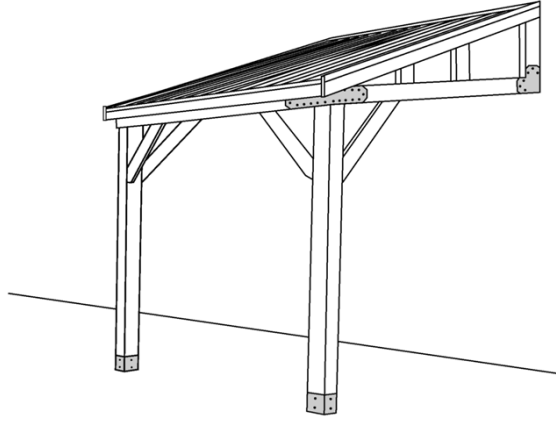

12X12 ATTACHED PATIO GAZEBO

| Categories: [Gazebos et Cabanons](#), [Terrasses](#) |

ADDITIONAL INFORMATION

Gazebo Style	12' x 12' Open Gazebo
Wood Choices	Cedar, Pressure Treated
Pre-Staining	Jarrah Brown, Natural, Mahogany Flame, Honey Teak
Fascia	Single
Posts	Built-Up
Railings	Standard Wood
Roof	Asphalt Shingles
Accessories	Cedar Valance Upgrade

Lighting

None

Budget

\$18,000 Including Stain

PRODUCT DESCRIPTION

Starting as low as \$10,499 [Fully Installed](#) the 12×12 Attached Patio Gazebo connects directly to your house.