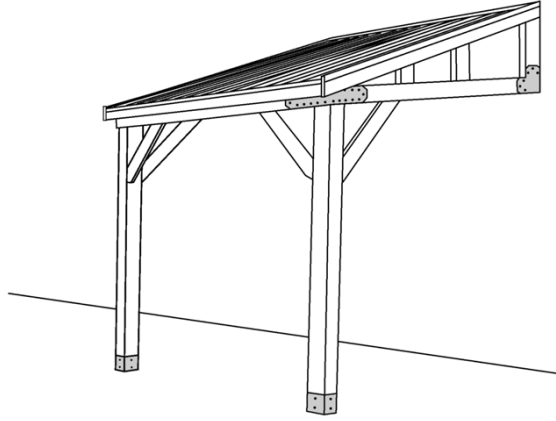

## 12X12 ATTACHED PATIO GAZEBO

| Categories: [Gazebos et Cabanons](#), [Terrasses](#) |

### ADDITIONAL INFORMATION

<b>Gazebo Style</b>	12' x 12' Open Gazebo
<b>Wood Choices</b>	Cedar, Pressure Treated
<b>Pre-Staining</b>	Jarrah Brown, Natural, Mahogany Flame, Honey Teak
<b>Fascia</b>	Single
<b>Posts</b>	Built-Up
<b>Railings</b>	Standard Wood
<b>Roof</b>	Asphalt Shingles
<b>Accessories</b>	Cedar Valance Upgrade