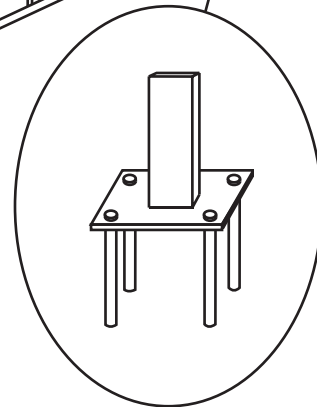

Railing Iron - Royal

TOP (CURVED) VIEW

RAIL WELDED ON TOP OF POSTS

CAN BE SLOPED FOR STAIRS

FLANGE DETAIL

SCROLL OPTION

TWISTED PICKET OPTION