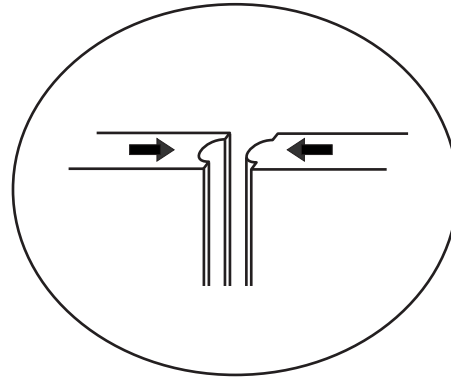

Royal PVC - Emerald

TONGUE & GROOVE
FENCE BOARD DETAIL

TOP VIEW (W/O LATTICE)

8' MAX

2X6 SLOTTED PVC RAIL

1X6 CEDAR TONGUE
& GROOVE BOARDS (last
one trimmed as necessary)

DECORATIVE TRIM

5X5 ROUTED PVC POST