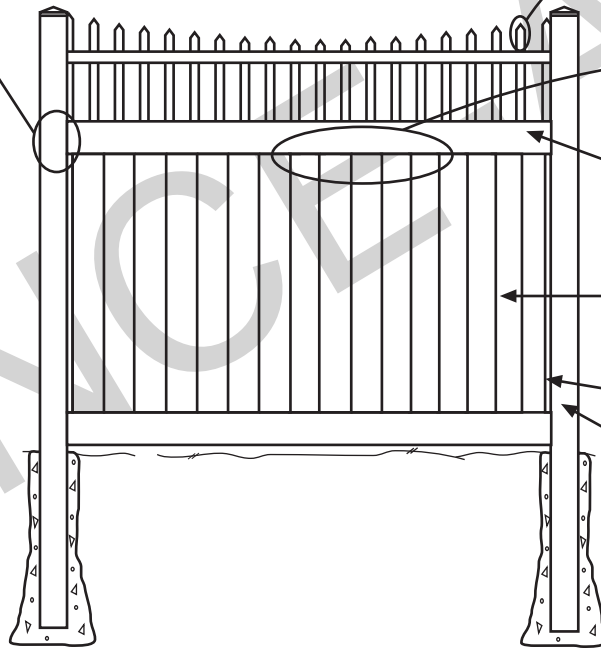

Royal PVC - Emerald

TONGUE & GROOVE
FENCE BOARD DETAIL

TOP VIEW (W/O LATTICE)

8' MAX

2X6 SLOTTED PVC RAIL

1X6 CEDAR TONGUE
& GROOVE BOARDS (last
one trimmed as necessary)

DECORATIVE TRIM

5X5 ROUTED PVC POST

SIDE VIEW

FRONT VIEW

©2008 Fence-All
All rights reserved.