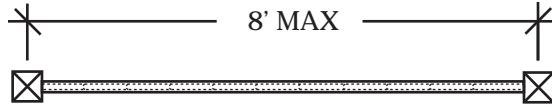

Royal PVC - Emerald

TONGUE & GROOVE
FENCE BOARD DETAIL

TOP VIEW (W/O LATTICE)

8' MAX

2X6 SLOTTED PVC RAIL

1X6 CEDAR TONGUE
& GROOVE BOARDS (last
one trimmed as necessary)

DECORATIVE TRIM

5X5 ROUTED PVC POST