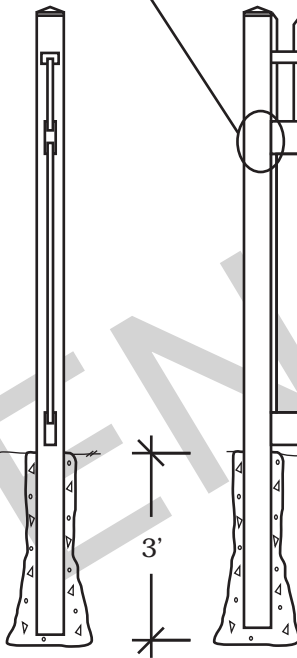

Royal PVC - Emerald

TONGUE & GROOVE
FENCE BOARD DETAIL

TOP VIEW (W/O LATTICE)

8' MAX

2X6 SLOTTED PVC RAIL

1X6 CEDAR TONGUE
& GROOVE BOARDS (last
one trimmed as necessary)

DECORATIVE TRIM

5X5 ROUTED PVC POST

SIDE VIEW

FRONT VIEW

©2008 Fence-All
All rights reserved.